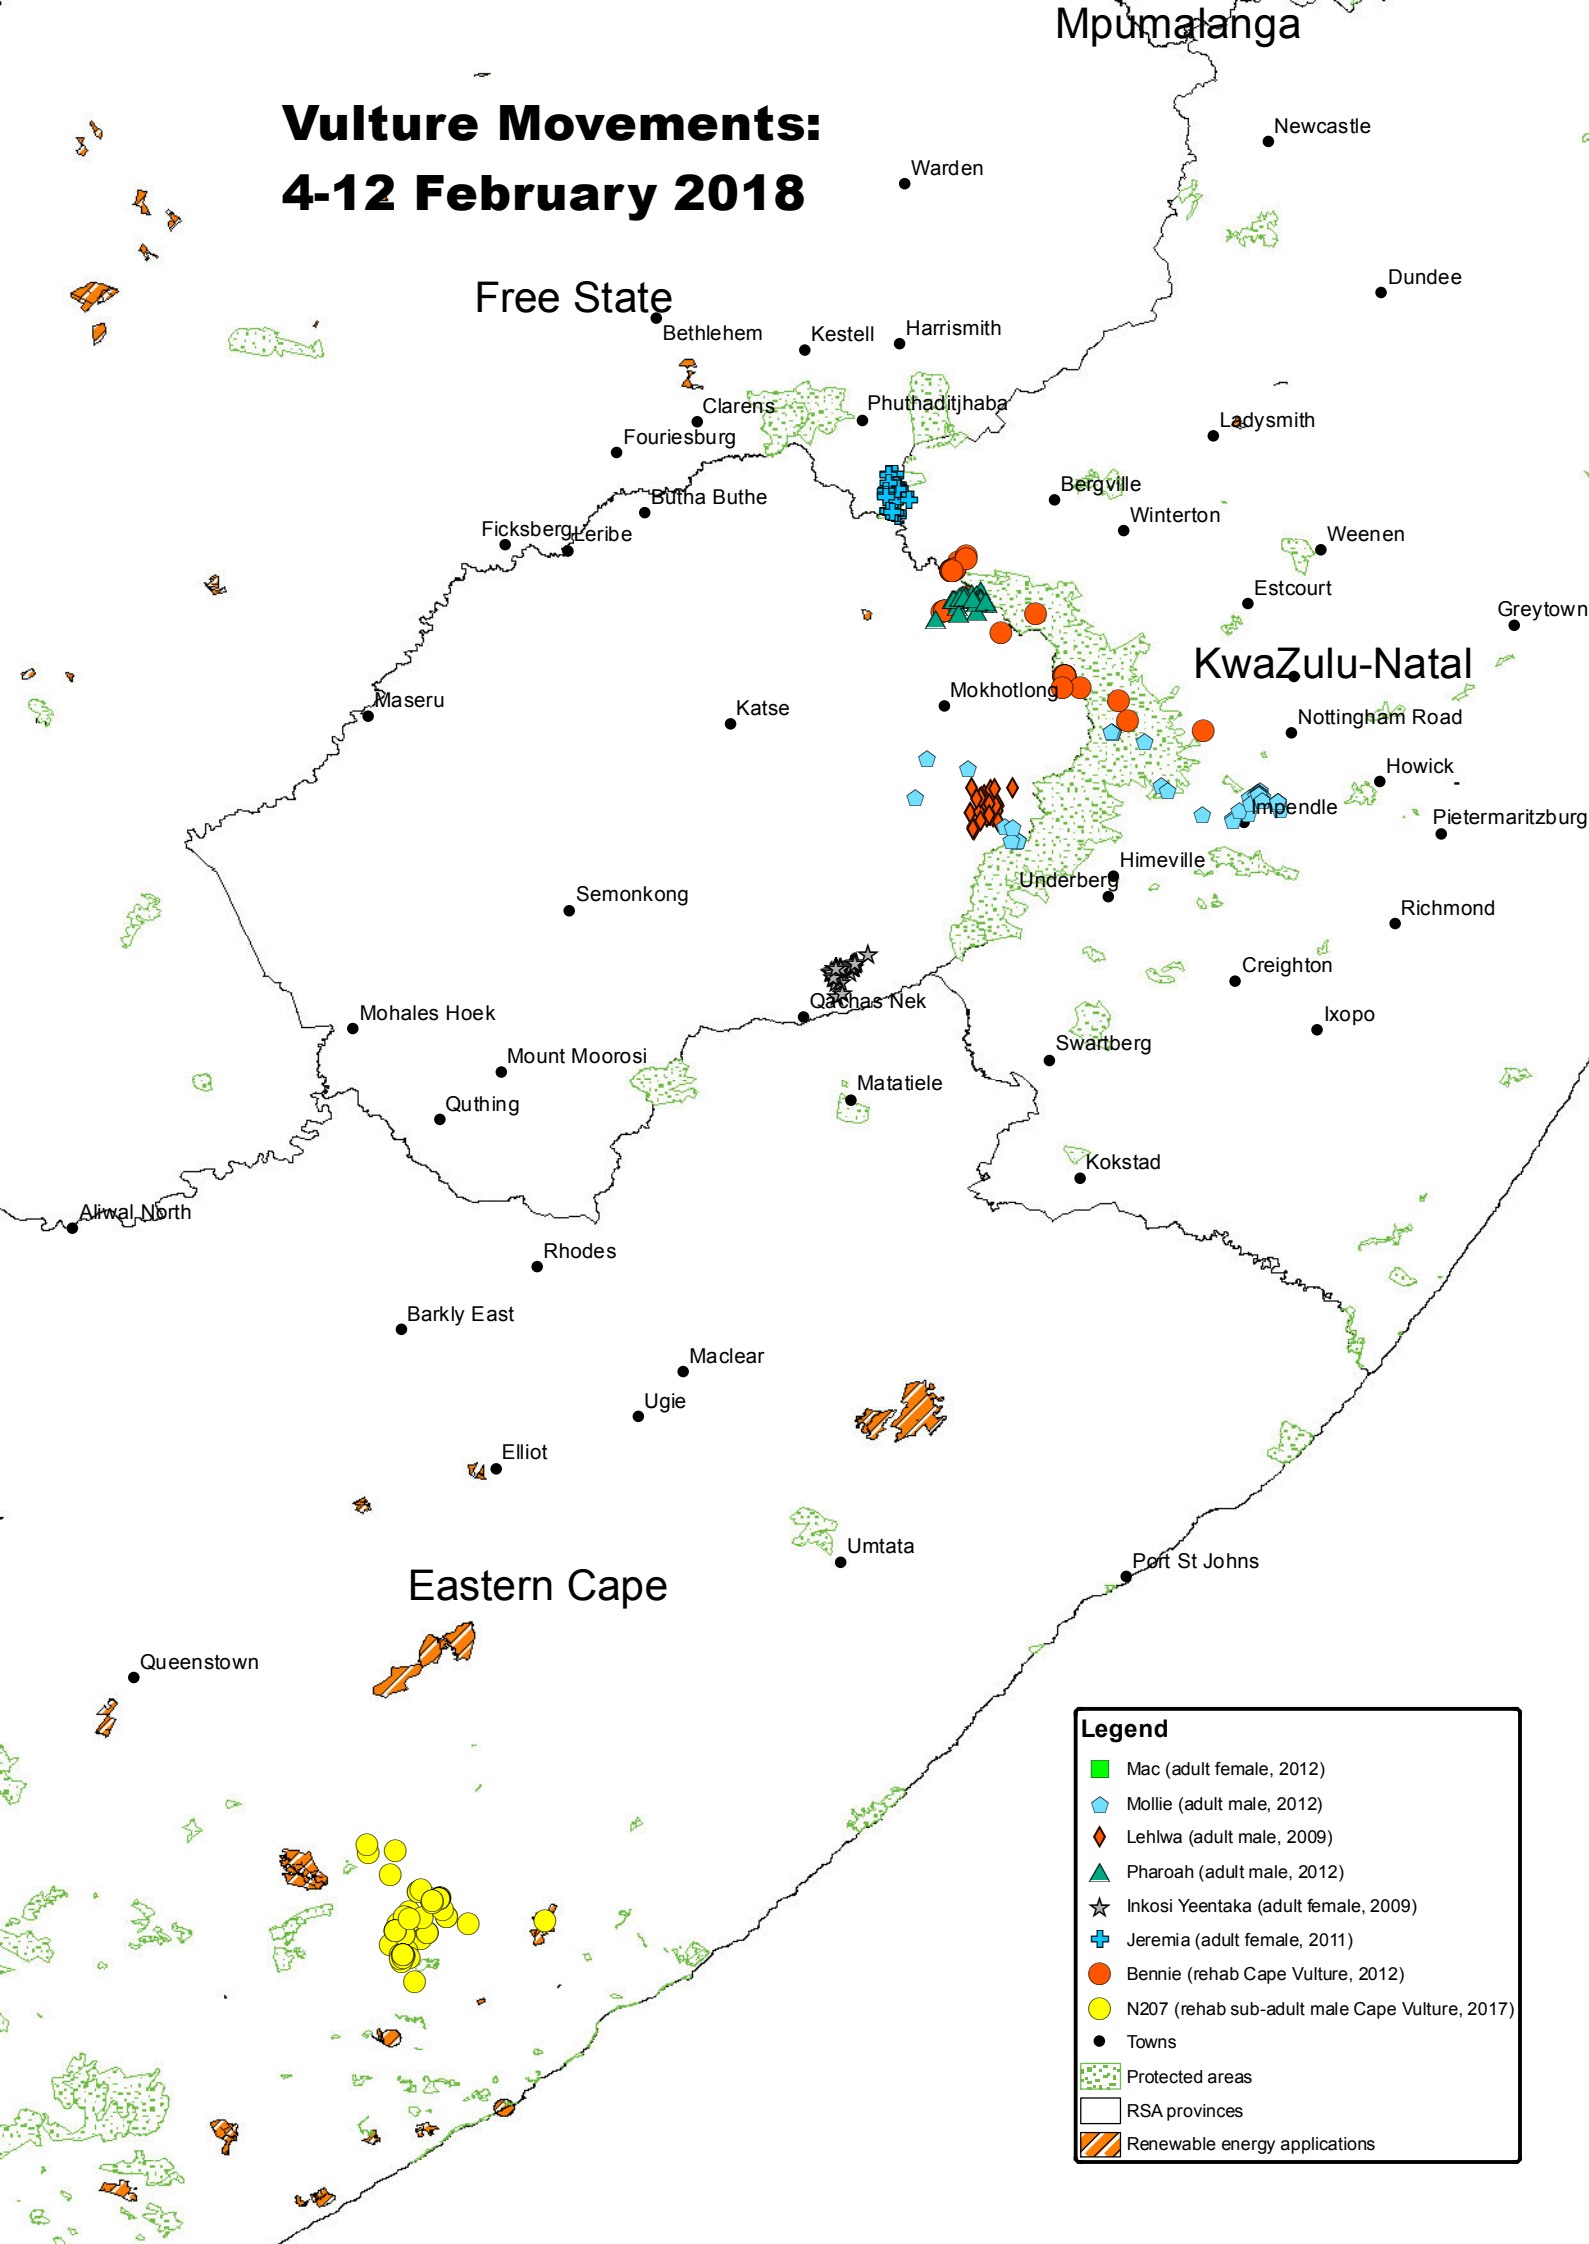

Vulture Movements: 4-12 February 2018

Legend

- Mac (adult female, 2012)
- ⬠ Mollie (adult male, 2012)
- ◆ Lehlwa (adult male, 2009)
- ▲ Pharoah (adult male, 2012)
- ★ Inkosi Yeentaka (adult female, 2009)
- + Jeremia (adult female, 2011)
- Bennie (rehab Cape Vulture, 2012)
- N207 (rehab sub-adult male Cape Vulture, 2017)
- Towns
- Protected areas
- RSA provinces
- ▨ Renewable energy applications