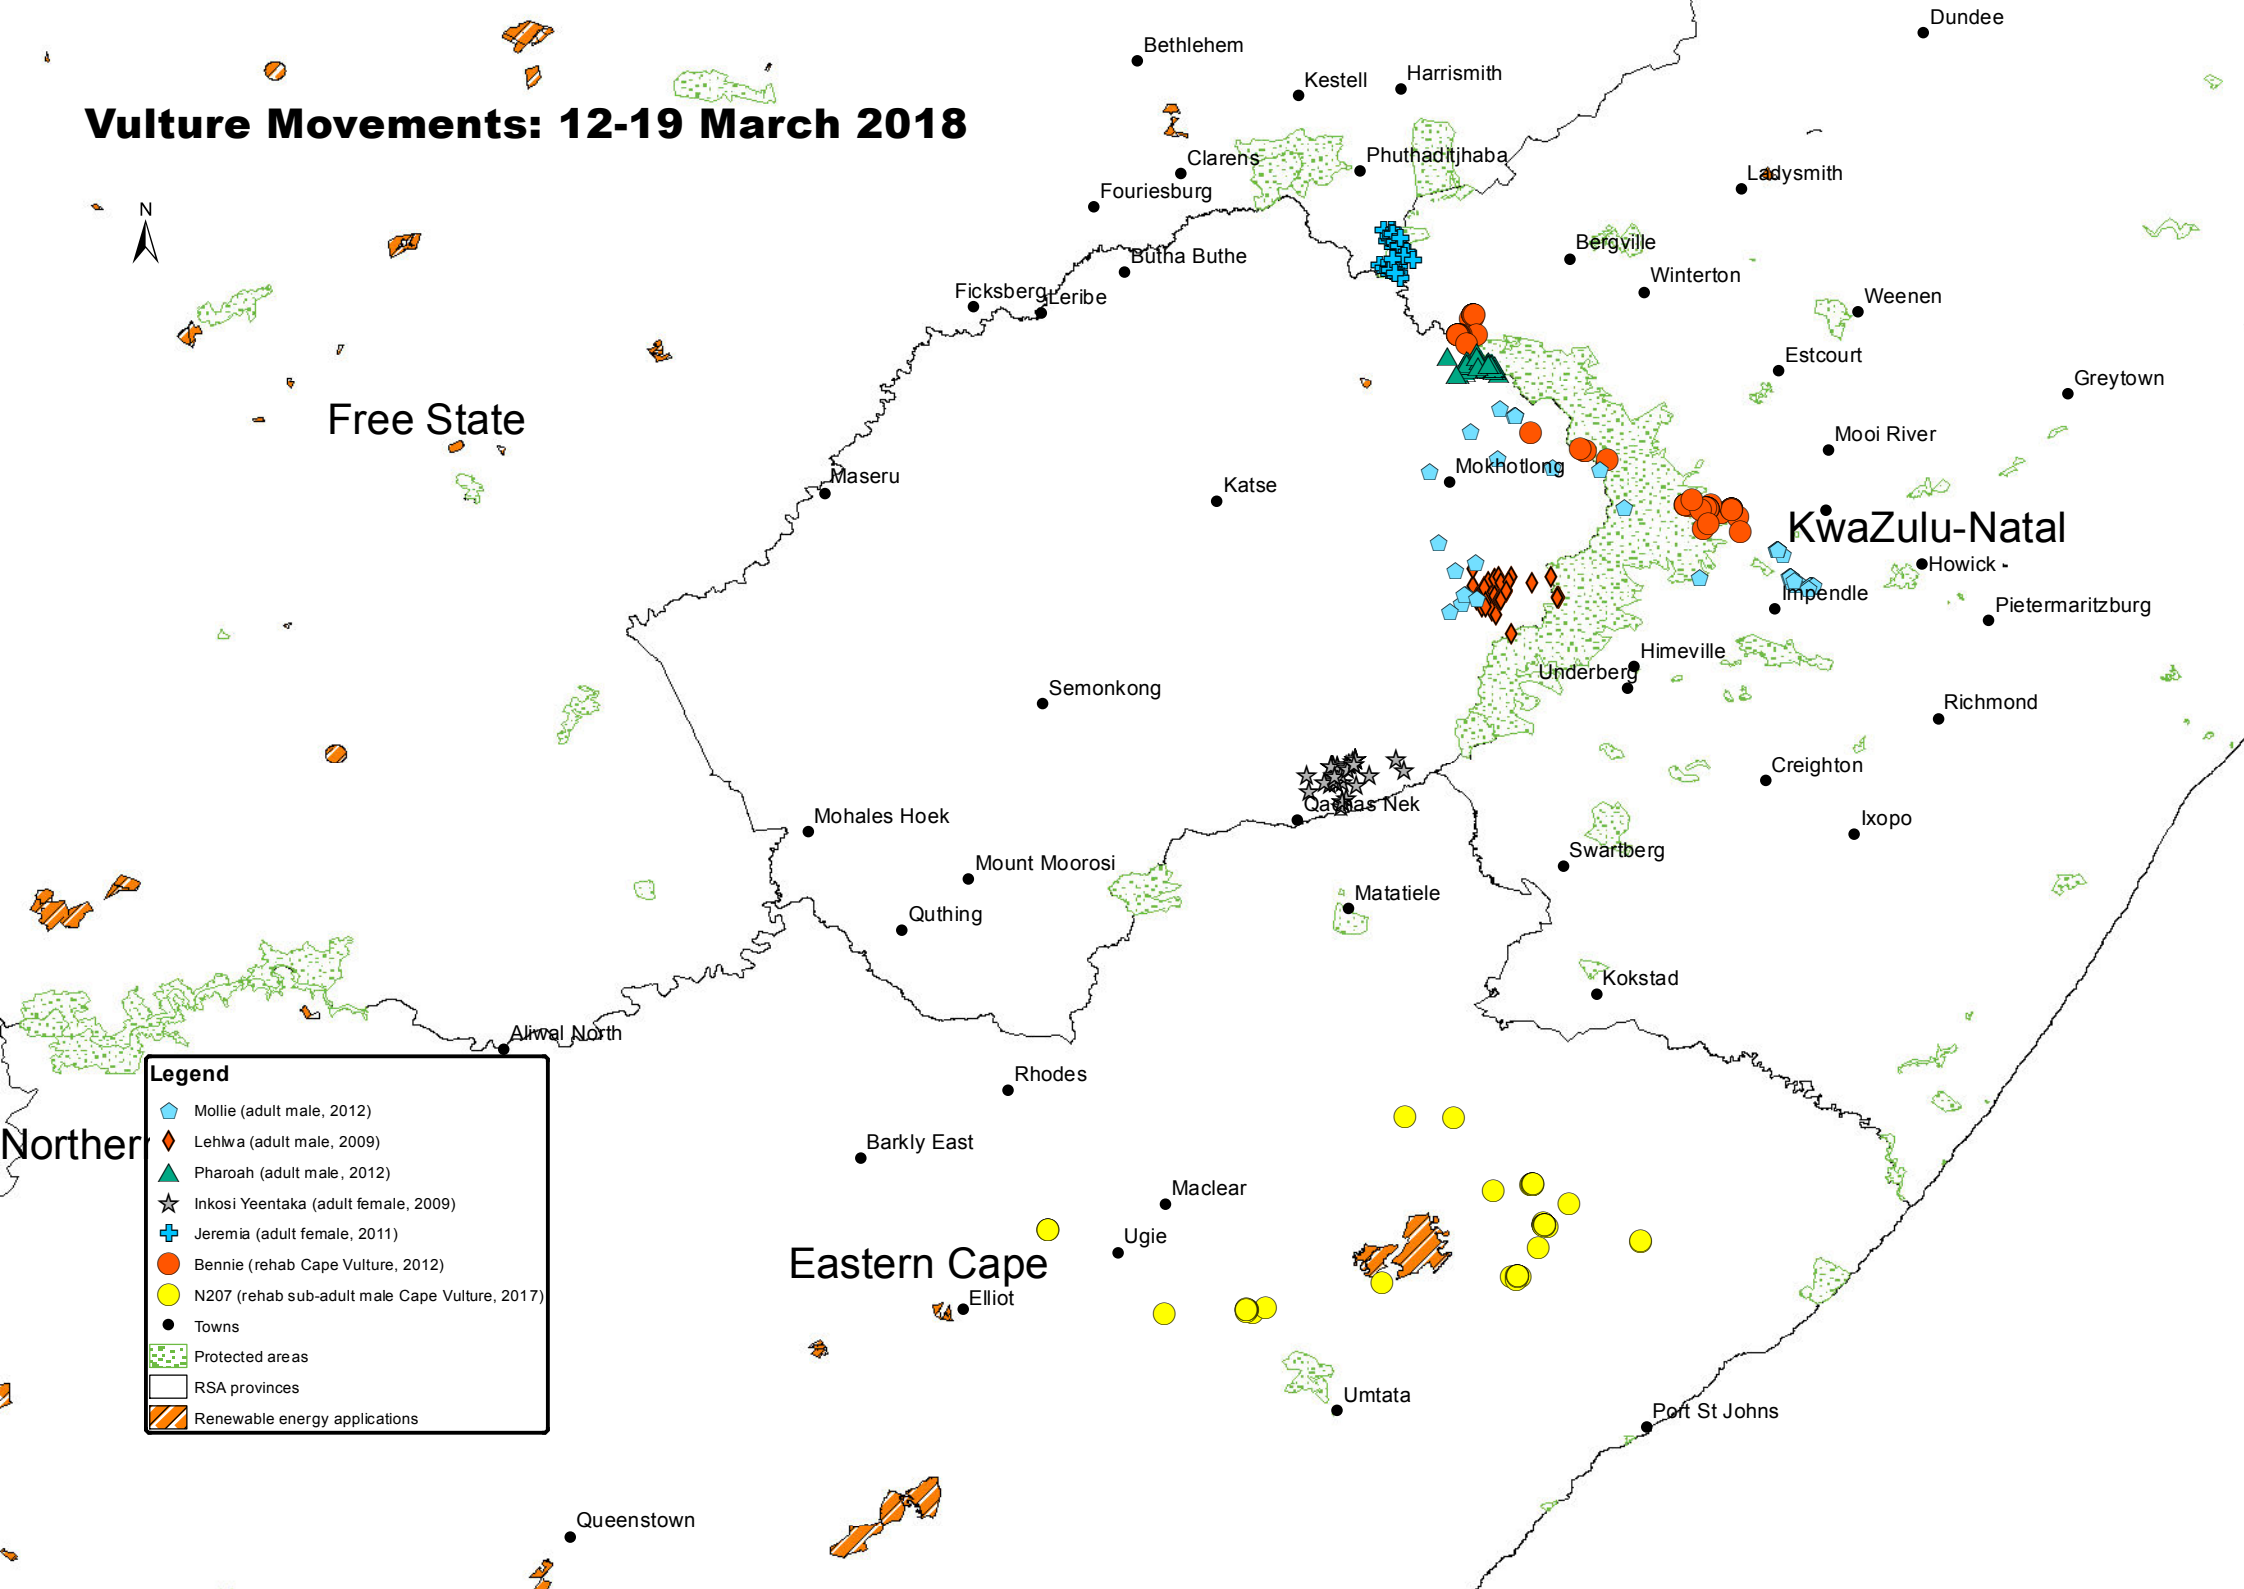

# Vulture Movements: 12-19 March 2018

**Legend**

- ◆ Mollie (adult male, 2012)
- ◆ Lehlwa (adult male, 2009)
- ▲ Pharoah (adult male, 2012)
- ★ Inkosi Yeentaka (adult female, 2009)
- + Jeremia (adult female, 2011)
- Bennie (rehab Cape Vulture, 2012)
- N207 (rehab sub-adult male Cape Vulture, 2017)
- Towns
- ▨ Protected areas
- ▭ RSA provinces
- ▨ Renewable energy applications