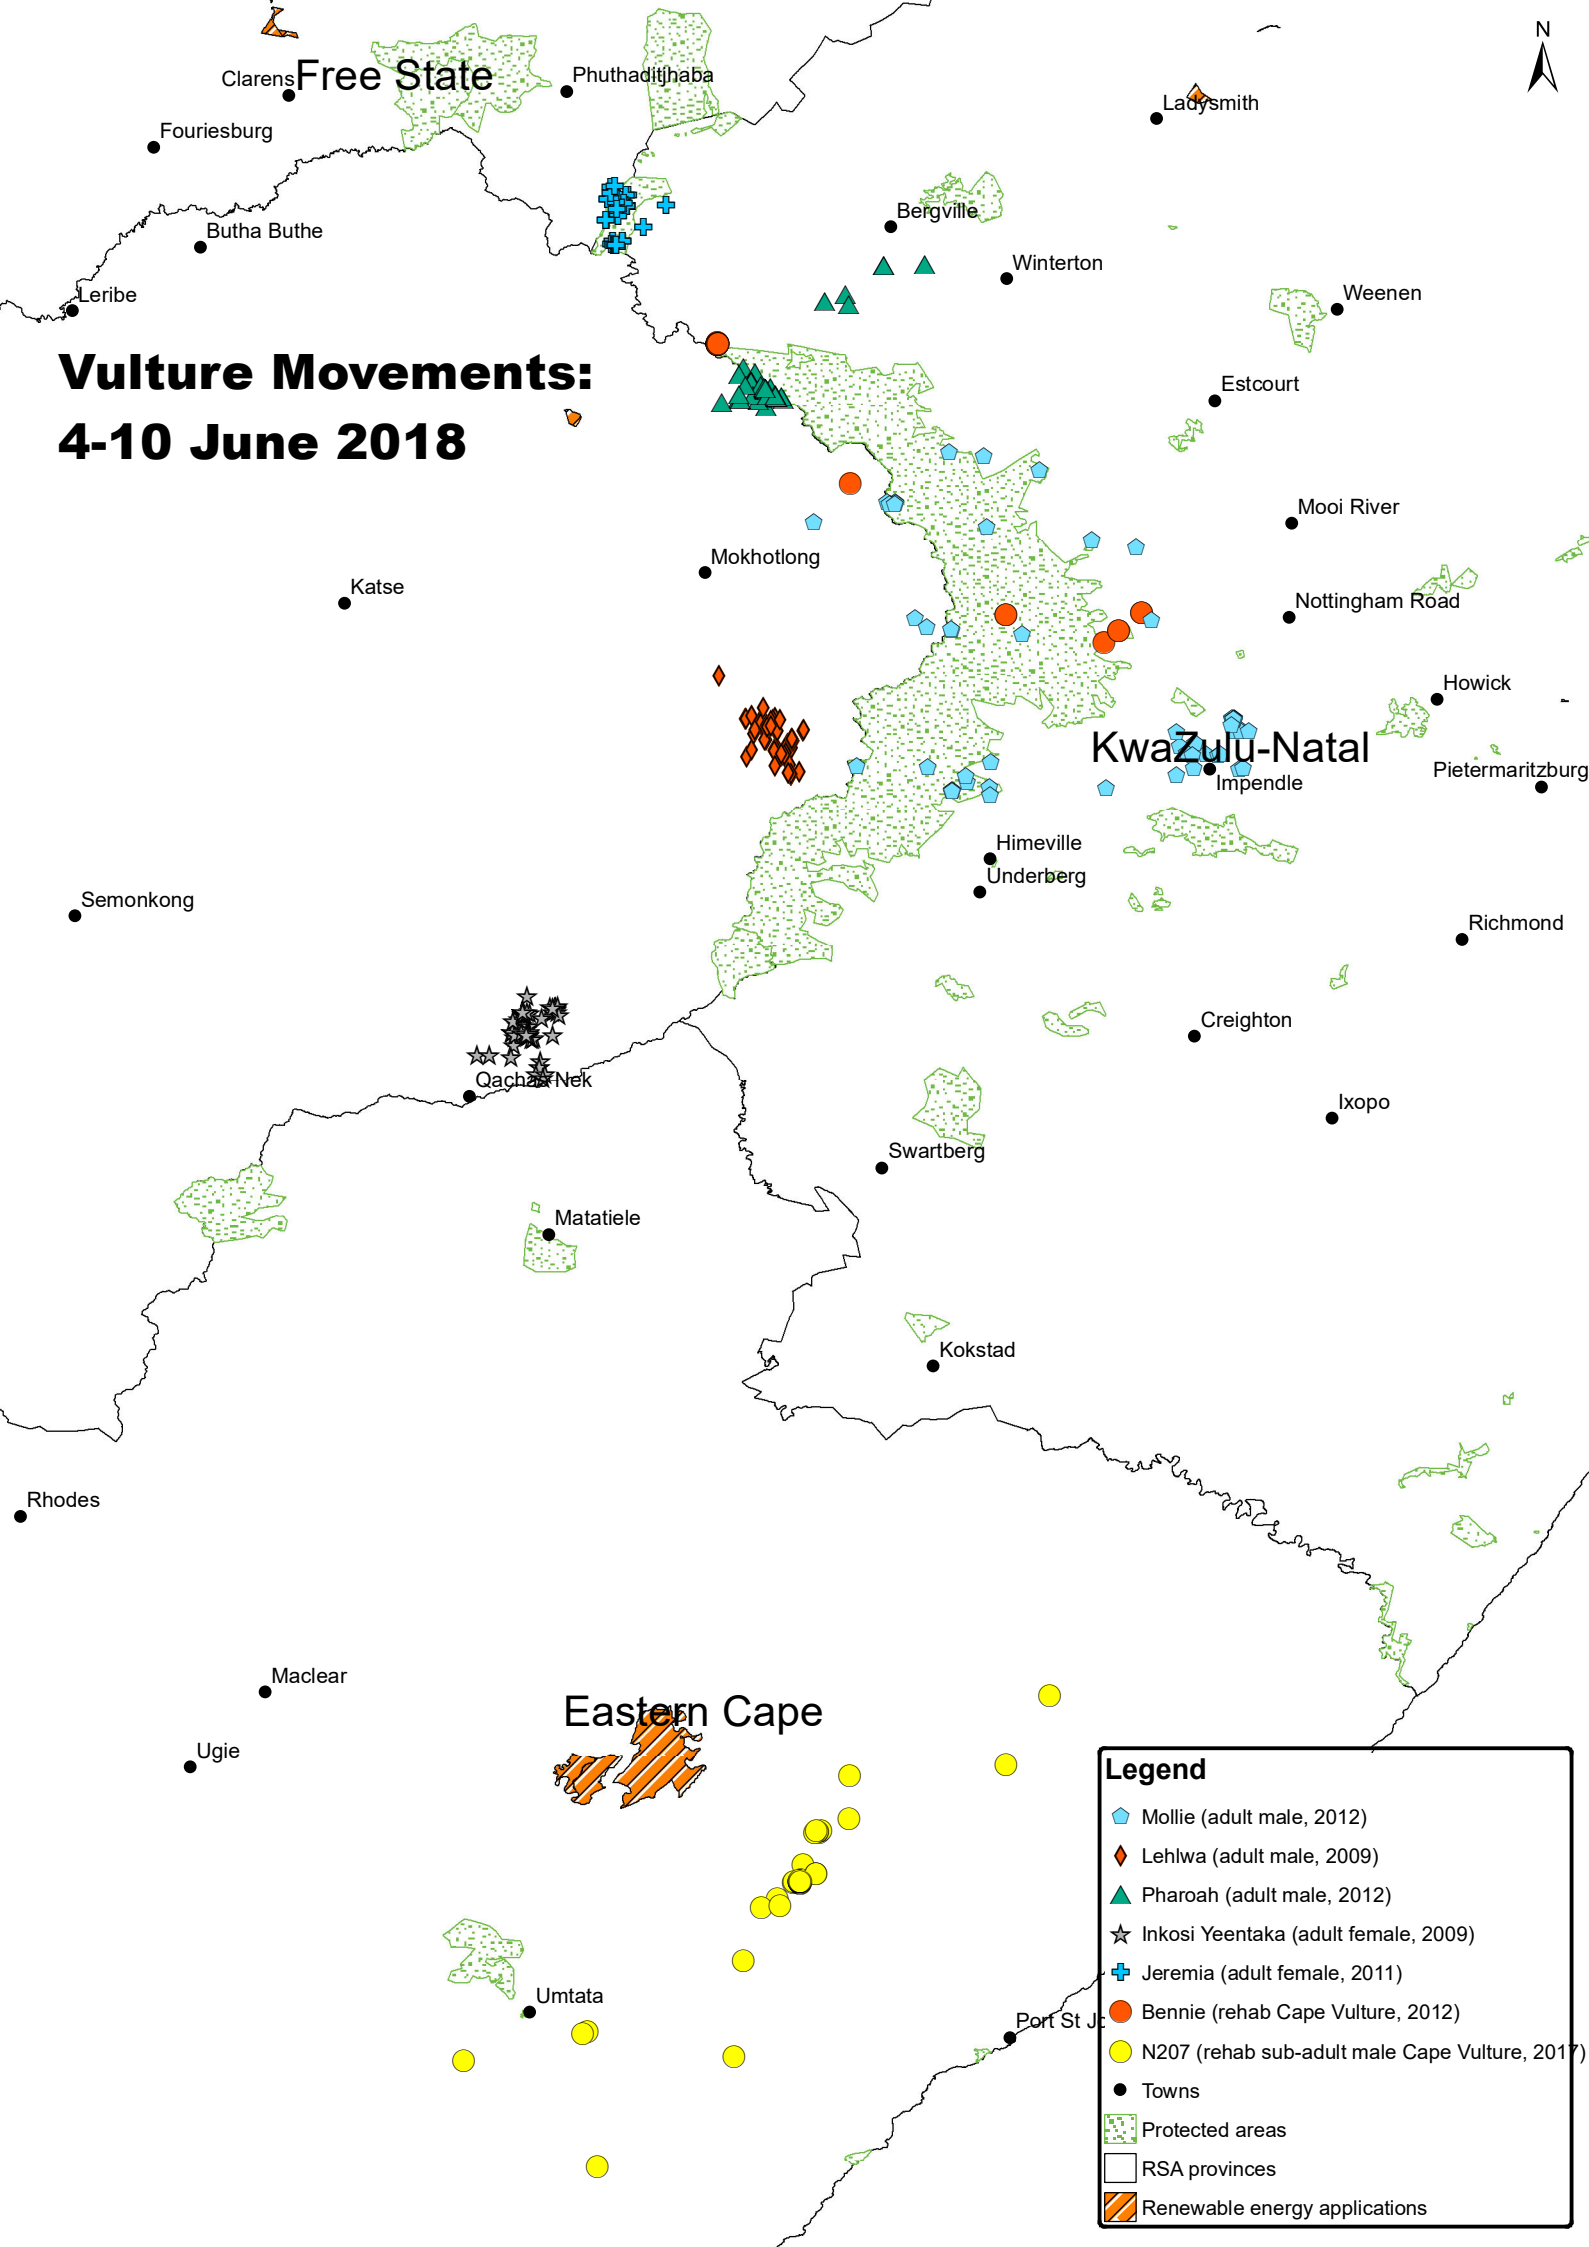

Vulture Movements: 4-10 June 2018

Legend

- ▣ Mollie (adult male, 2012)
- ◆ Lehlwa (adult male, 2009)
- ▲ Pharoah (adult male, 2012)
- ★ Inkosi Yeentaka (adult female, 2009)
- + Jeremia (adult female, 2011)
- Bennie (rehab Cape Vulture, 2012)
- N207 (rehab sub-adult male Cape Vulture, 2017)
- Towns
- Protected areas
- RSA provinces
- Renewable energy applications