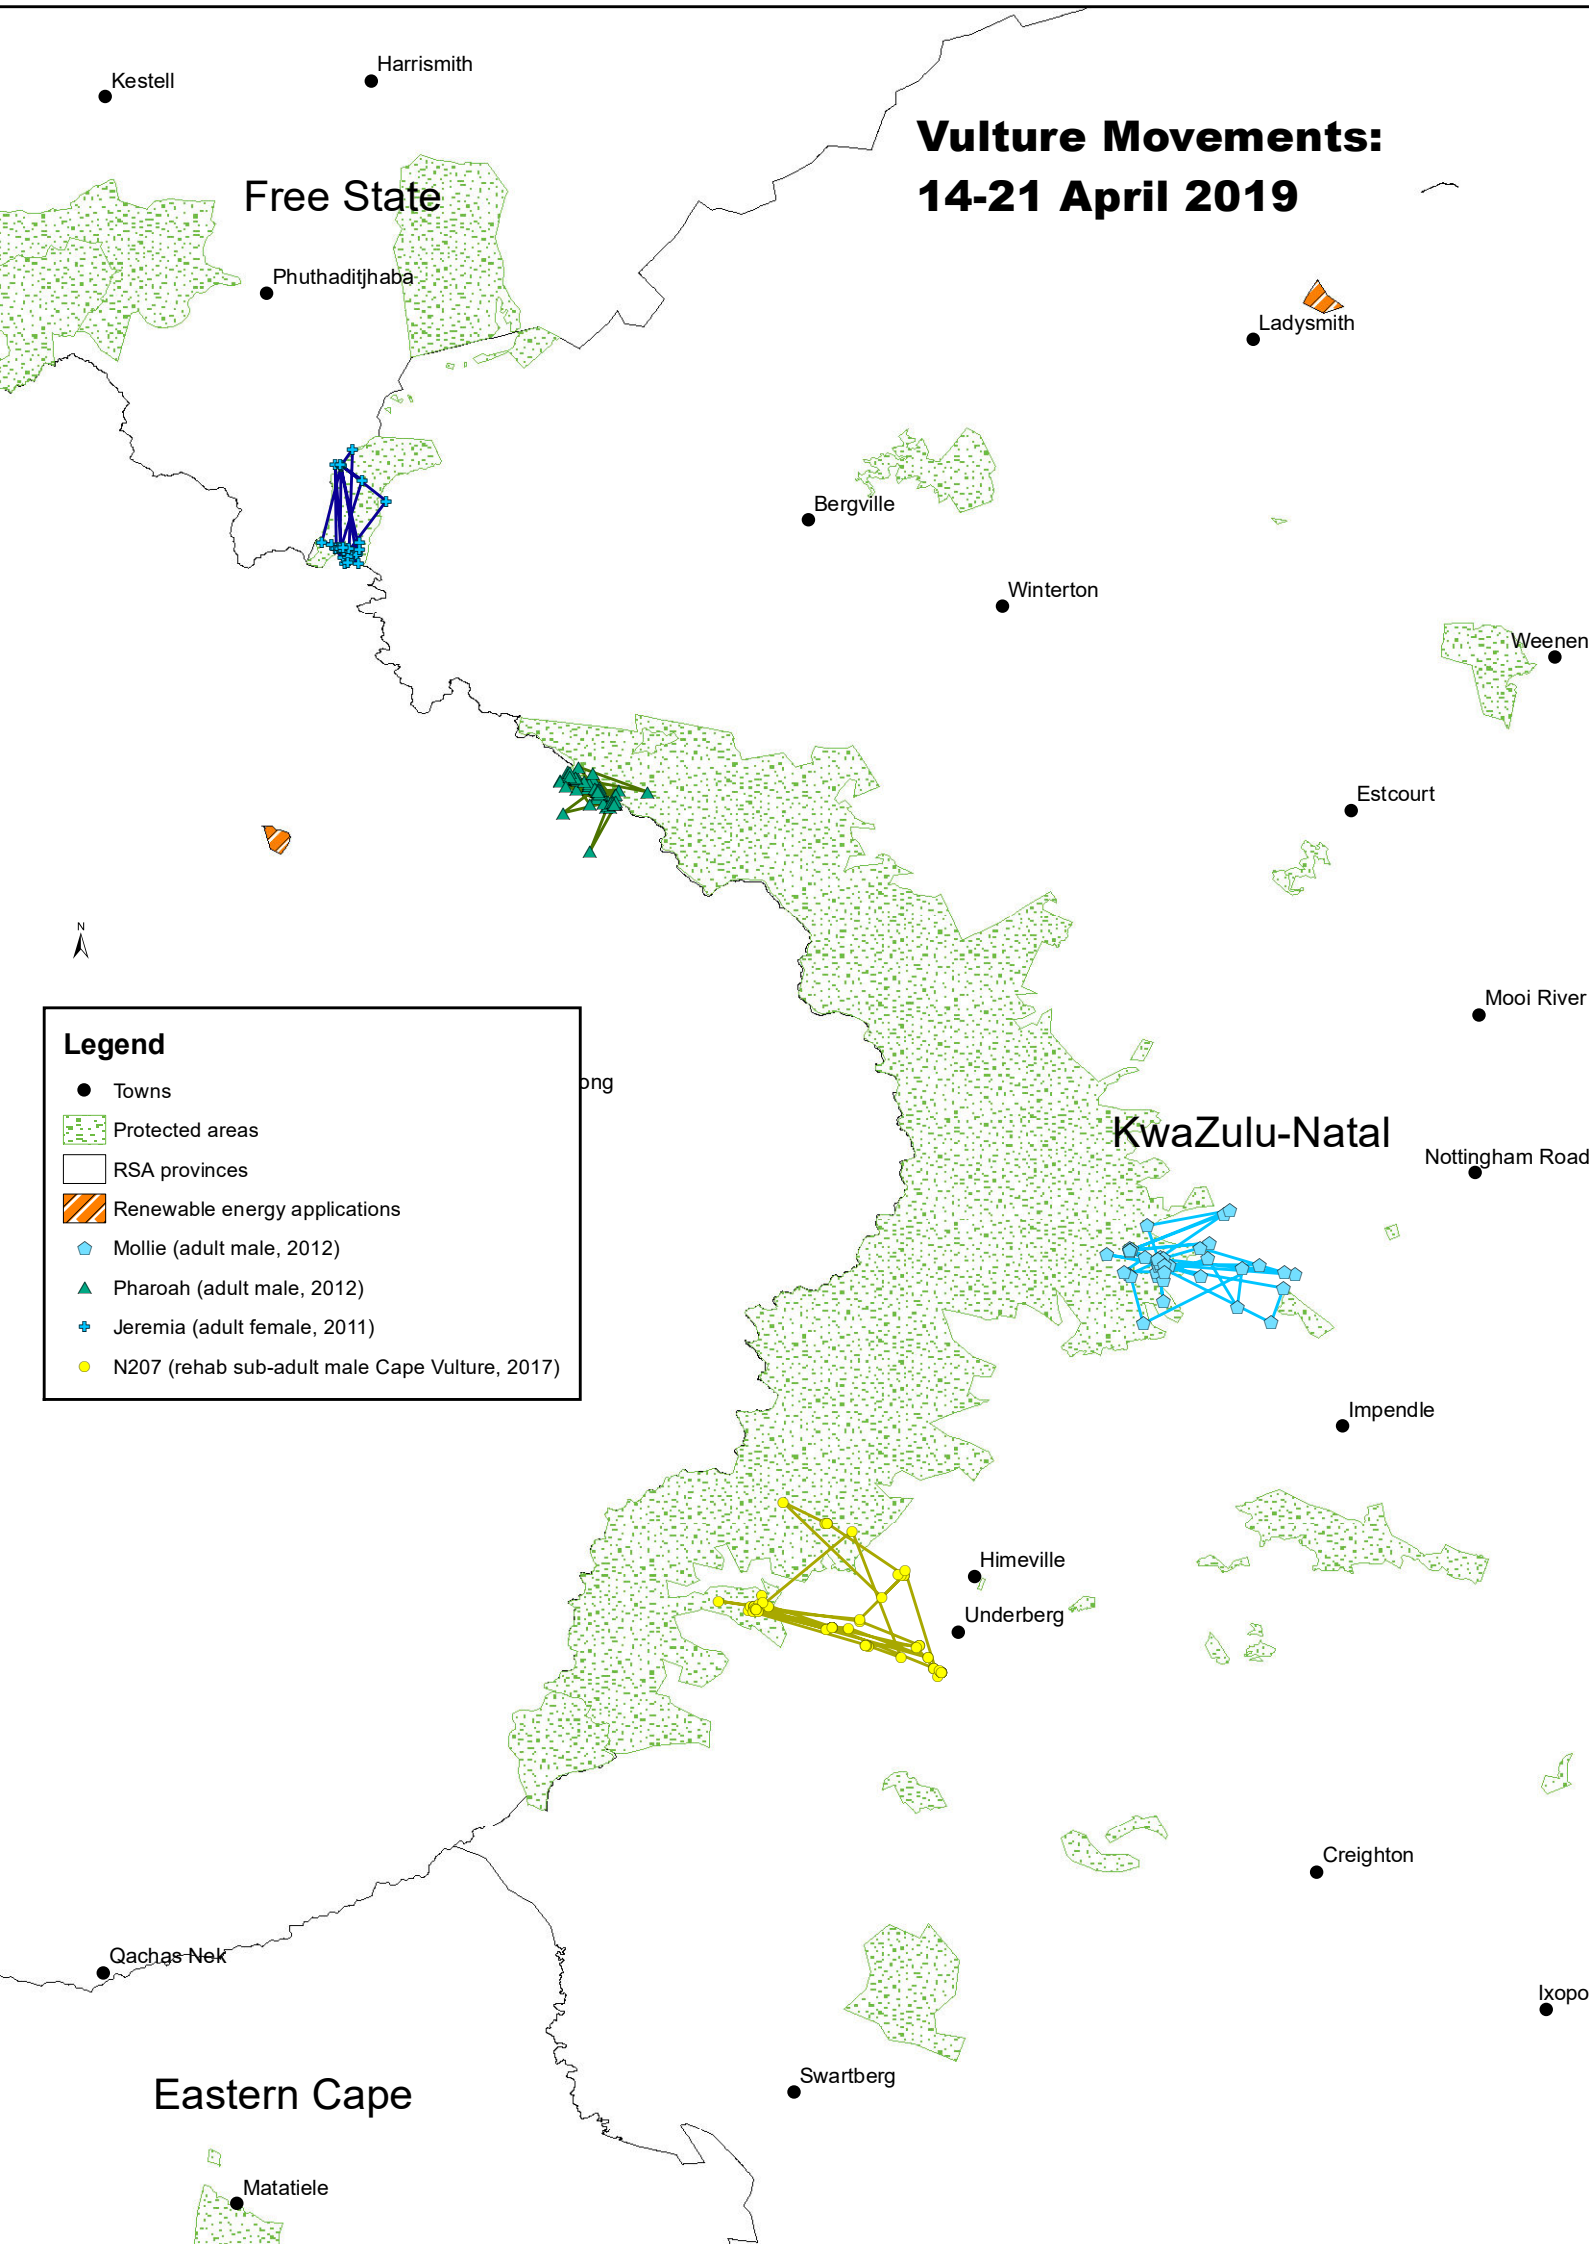

Vulture Movements: 14-21 April 2019

Legend

- Towns
- Protected areas
- RSA provinces
- ▧ Renewable energy applications
- ◆ Mollie (adult male, 2012)
- ▲ Pharoah (adult male, 2012)
- ⊕ Jeremia (adult female, 2011)
- N207 (rehab sub-adult male Cape Vulture, 2017)