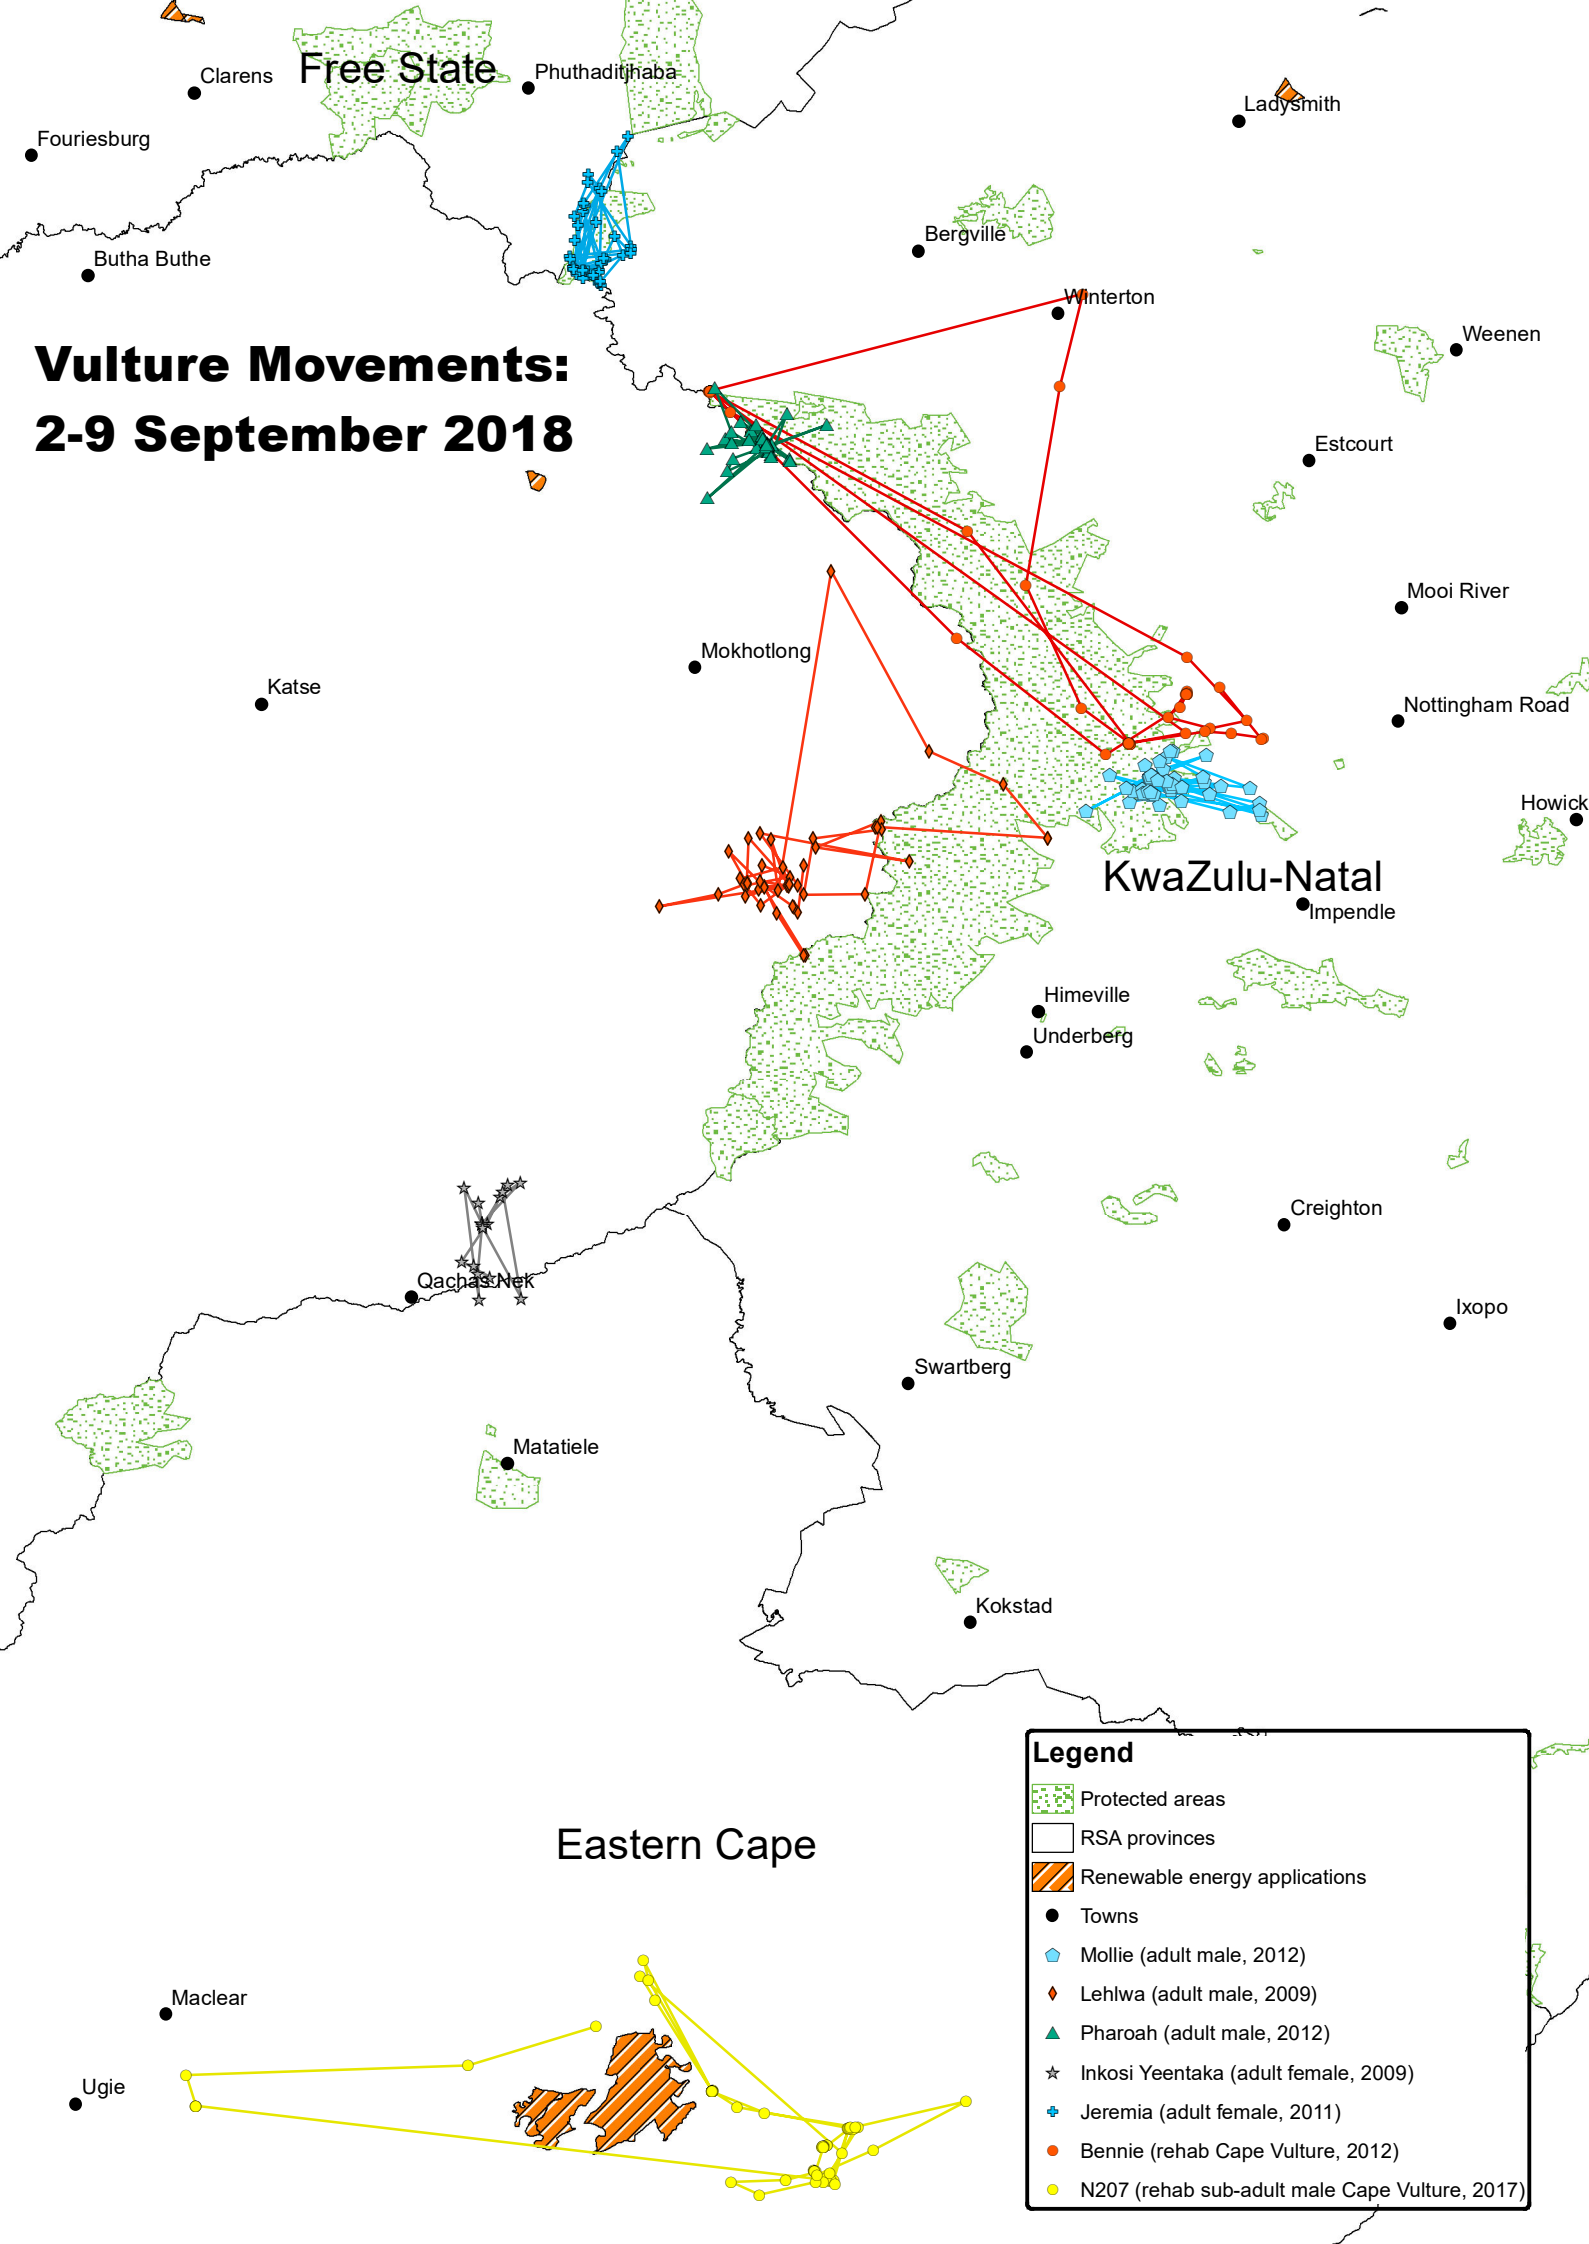

Vulture Movements: 2-9 September 2018

Legend

-  Protected areas
-  RSA provinces
-  Renewable energy applications
-  Towns
-  Mollie (adult male, 2012)
-  Lehlwa (adult male, 2009)
-  Pharoah (adult male, 2012)
-  Inkosi Yeentaka (adult female, 2009)
-  Jeremia (adult female, 2011)
-  Bennie (rehab Cape Vulture, 2012)
-  N207 (rehab sub-adult male Cape Vulture, 2017)