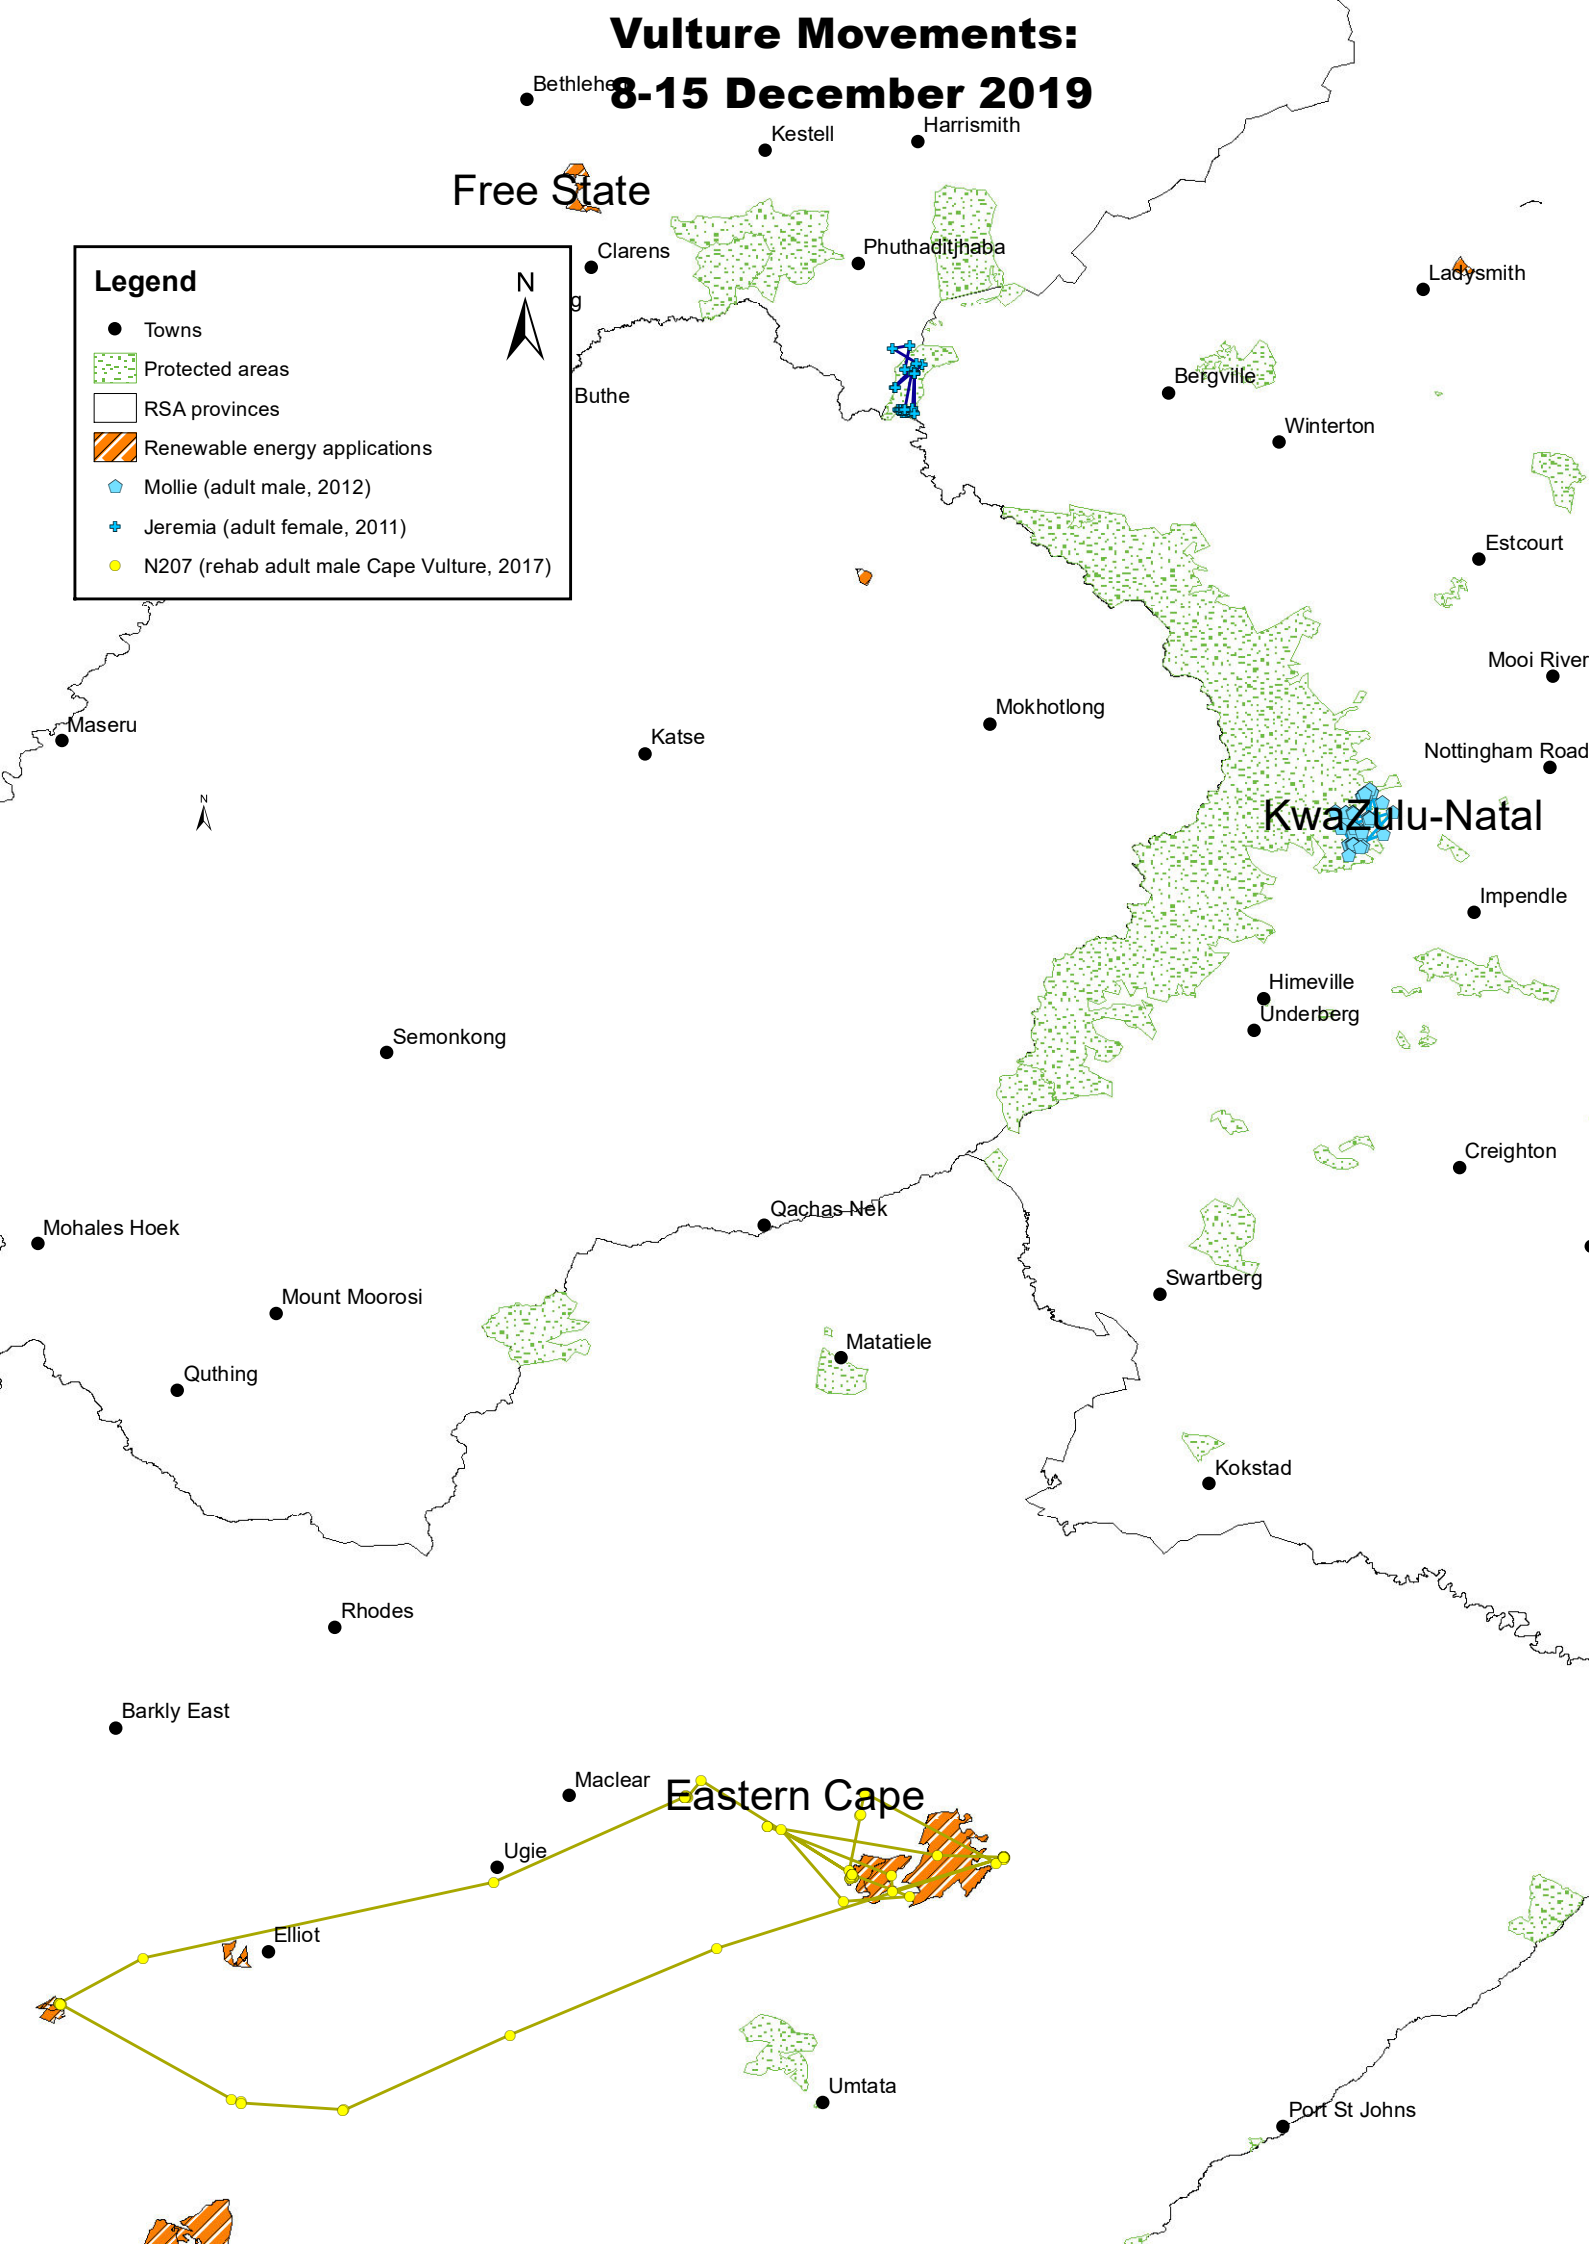

# Vulture Movements: 8-15 December 2019

**Legend**

- Towns
- ▨ Protected areas
- RSA provinces
- ▨ Renewable energy applications
- ⬠ Mollie (adult male, 2012)
- ⊕ Jeremia (adult female, 2011)
- N207 (rehab adult male Cape Vulture, 2017)

Free State

KwaZulu-Natal

Eastern Cape

Maseru

Mohales Hoek

Barkly East

Elliot

Umtata

Winterton

Estcourt

Mookim

Nottingham Road

Impendle

Himeville

Underberg

Creighton

Semonkong

Qachas Nek

Swartberg

Quthing

Mount Moorosi

Matatiele

Kokstad

Rhodes