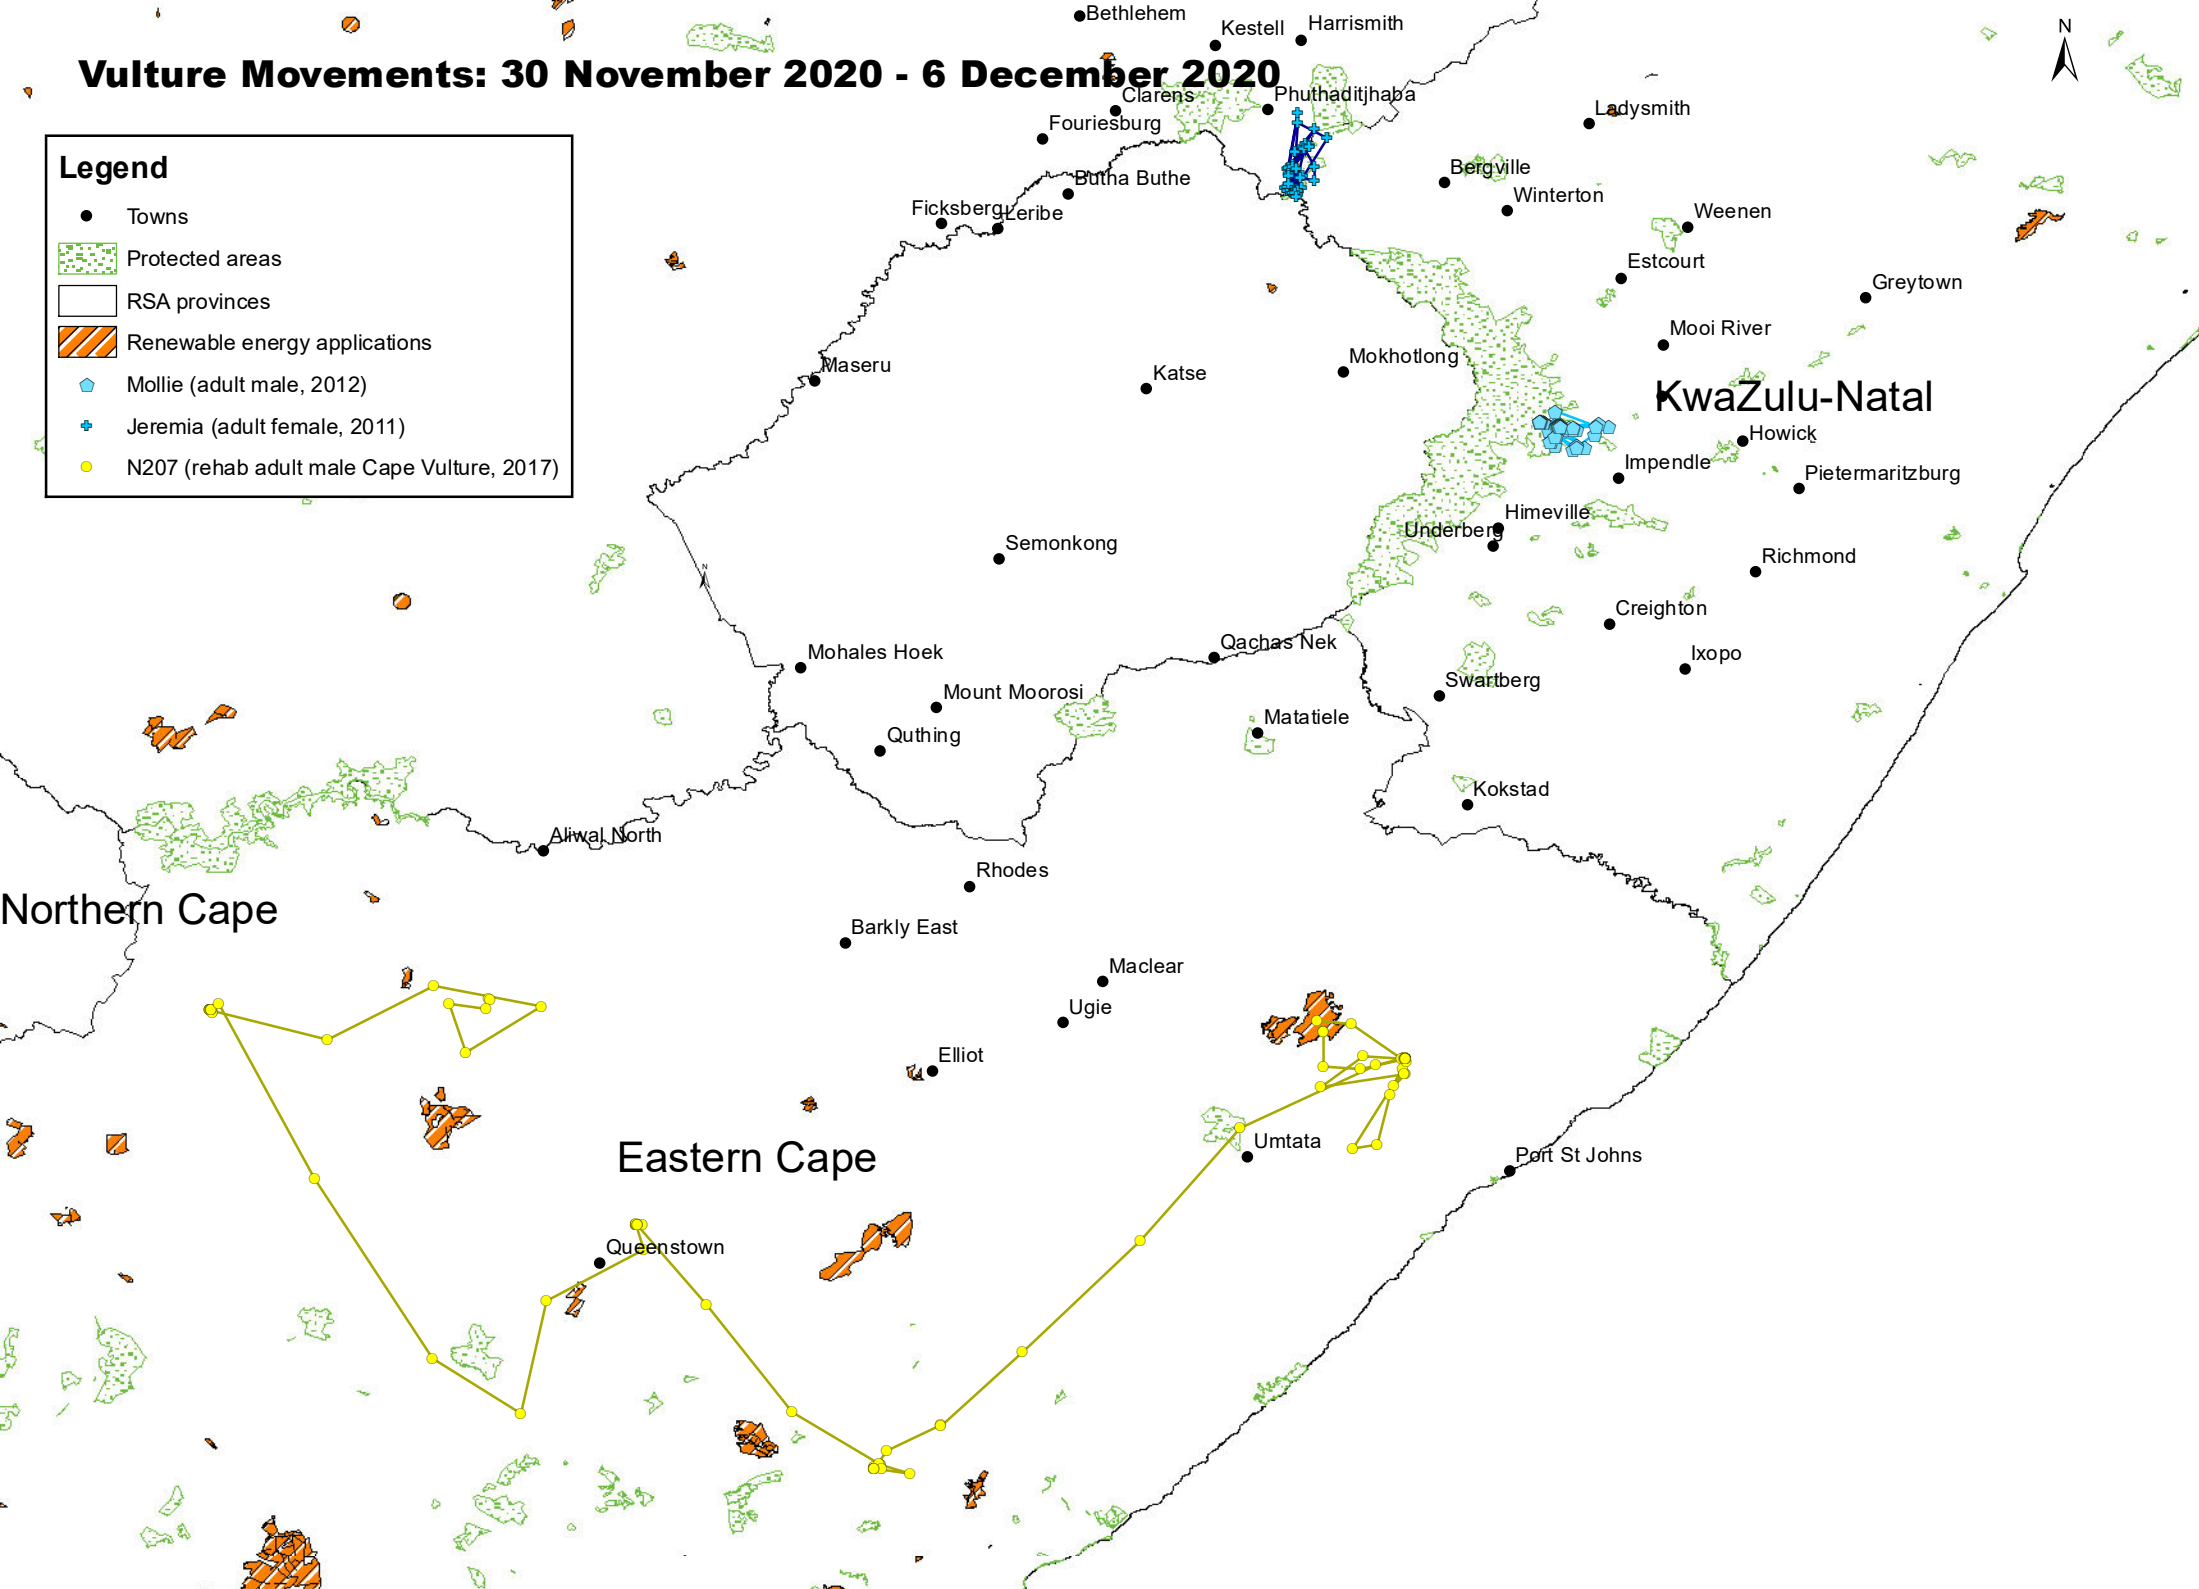

Vulture Movements: 30 November 2020 - 6 December 2020

Legend

- Towns
- ▨ Protected areas
- ▭ RSA provinces
- ▨ Renewable energy applications
- ◆ Mollie (adult male, 2012)
- ◆ Jeremia (adult female, 2011)
- N207 (rehab adult male Cape Vulture, 2017)

Northern Cape

Eastern Cape

KwaZulu-Natal

Aliwal North

Barkly East

Ugie

Elliot

Queenstown

Umtata

Port St Johns

Mohales Hoek

Mount Moorosi

Quthing

Rhodes

Maclear

Matatiele

Maseru

Katse

Mokhotlong

Impendle

Pietermaritzburg

Ficksberg

Leribe

Fouriesburg