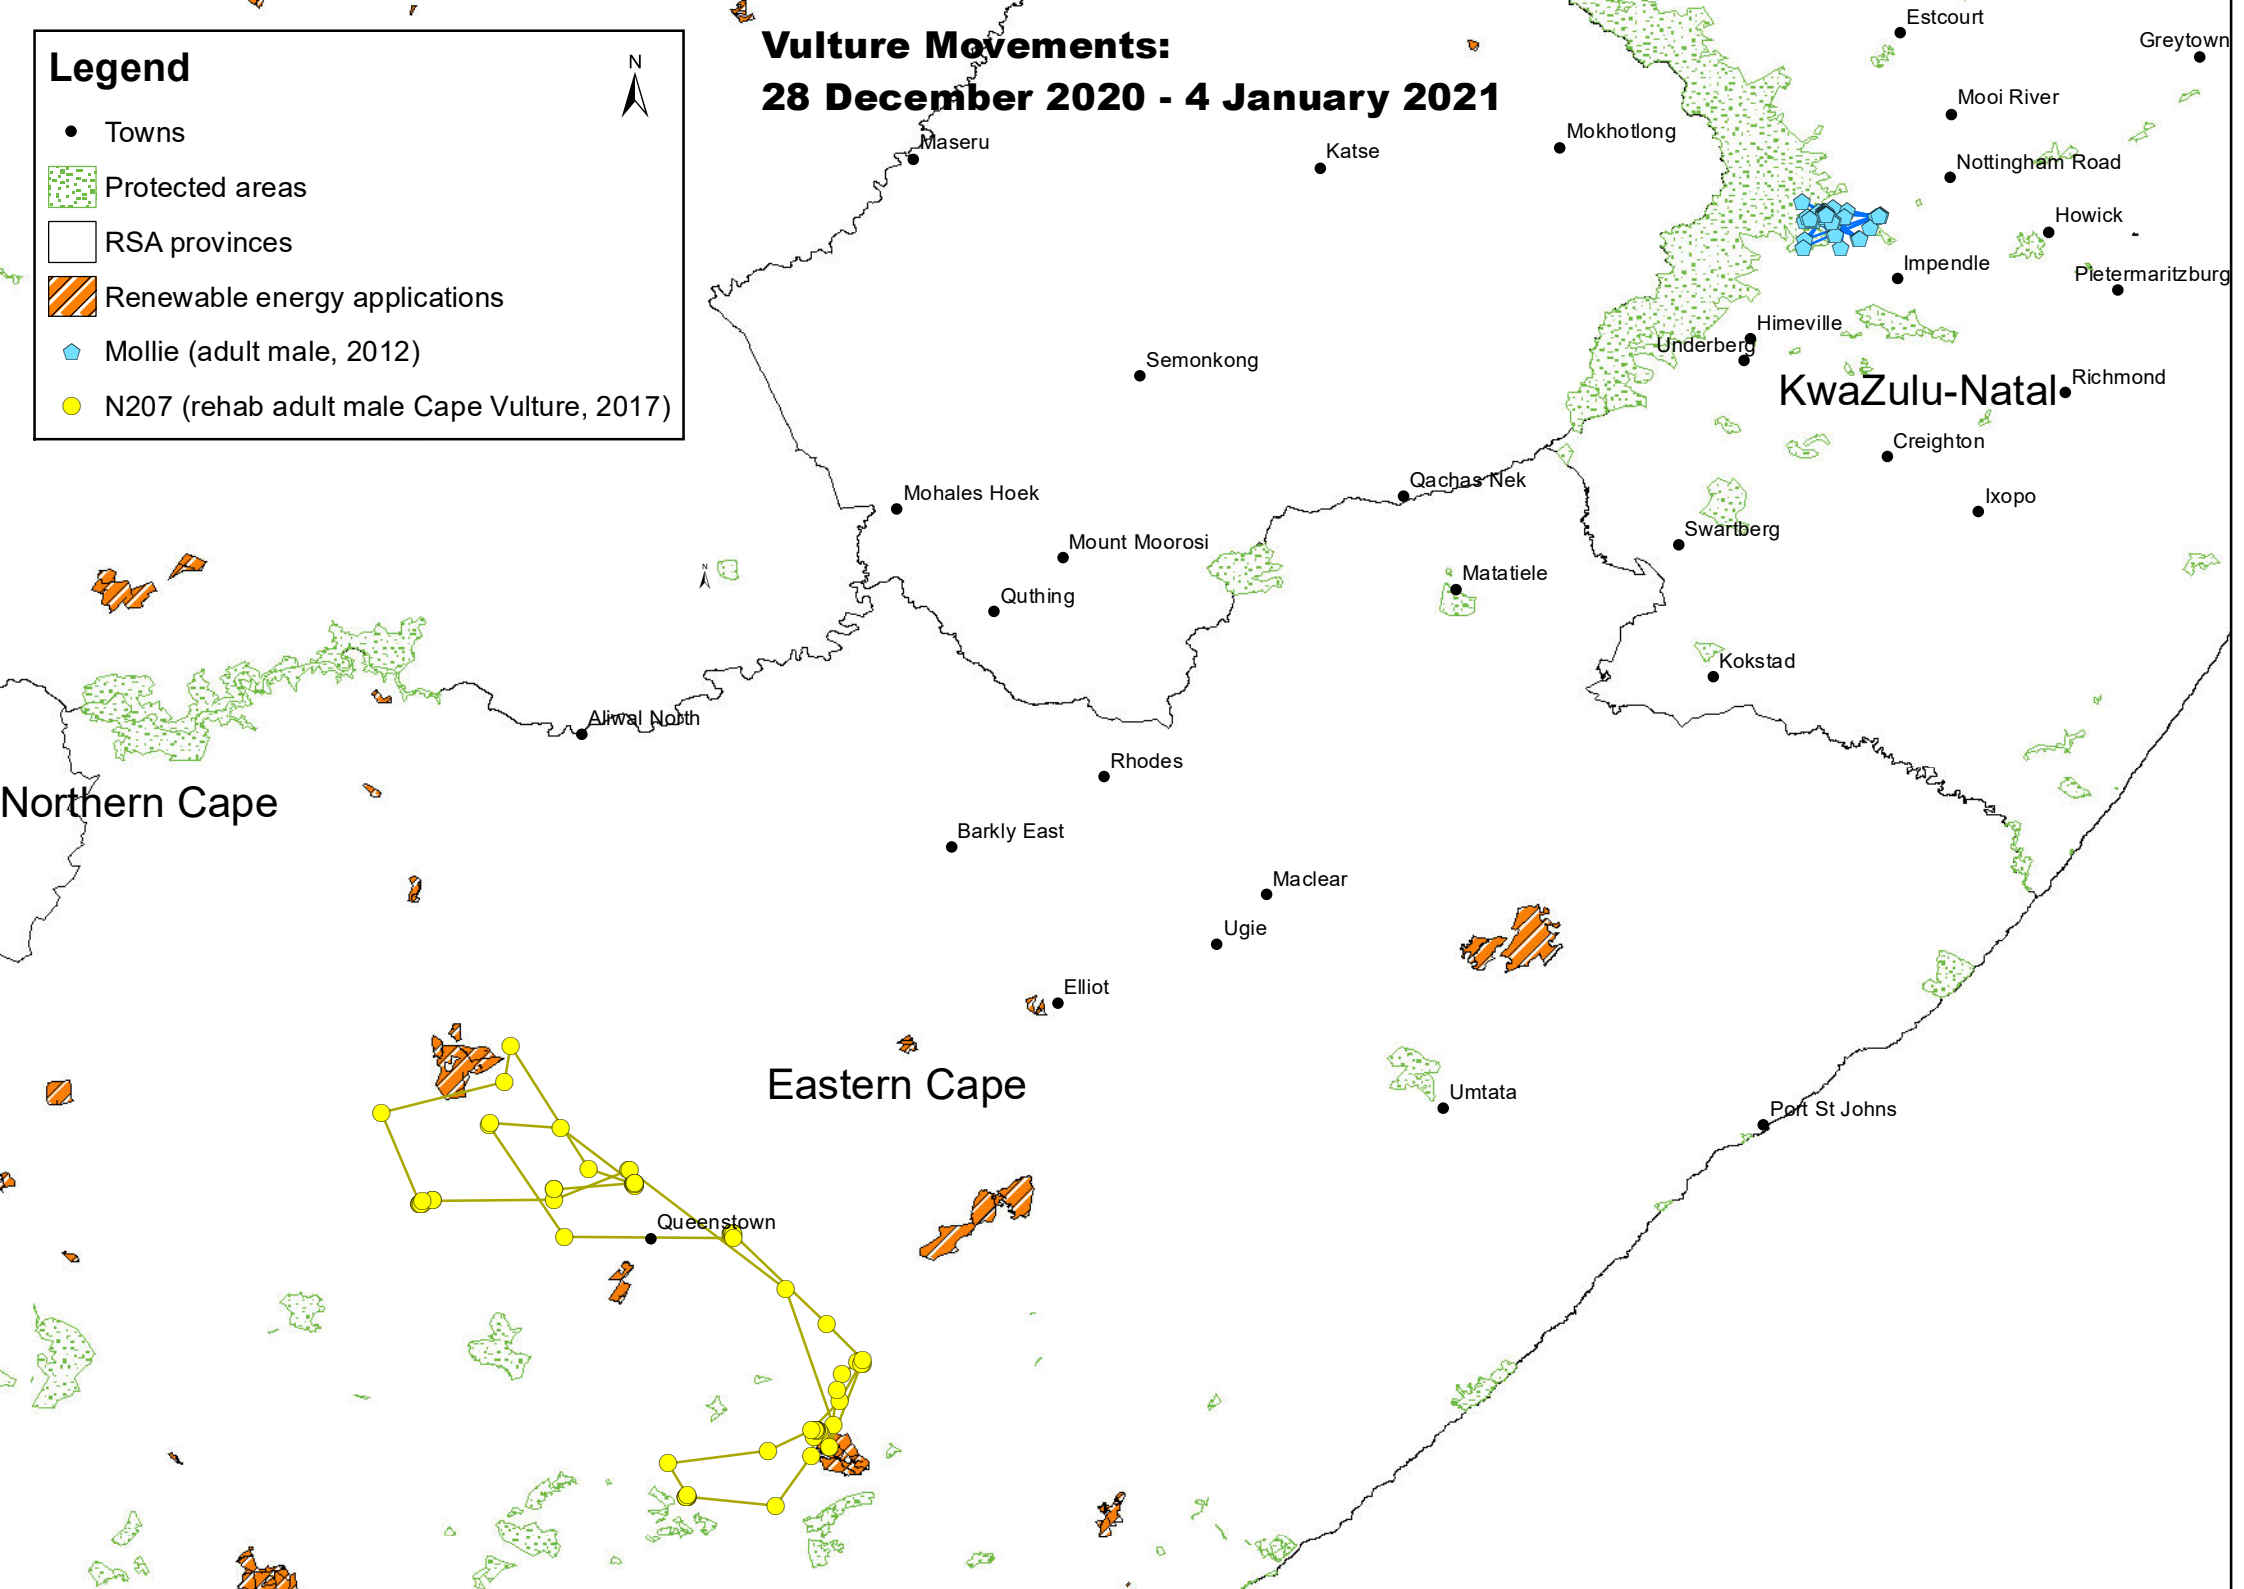

Legend

- Towns
- ▨ Protected areas
- RSA provinces
- ▨ Renewable energy applications
- ▨ Mollie (adult male, 2012)
- N207 (rehab adult male Cape Vulture, 2017)

Vulture Movements: 28 December 2020 - 4 January 2021

Northern Cape

Eastern Cape

KwaZulu-Natal

Maseru

Katse

Mokhotlong

Estcourt

Greytown

Mooi River

Nottingham Road

Howick

Pietermaritzburg

Impendle

Underberg

Himeville

Richmond

Umtata

Port St Johns

Queenstown