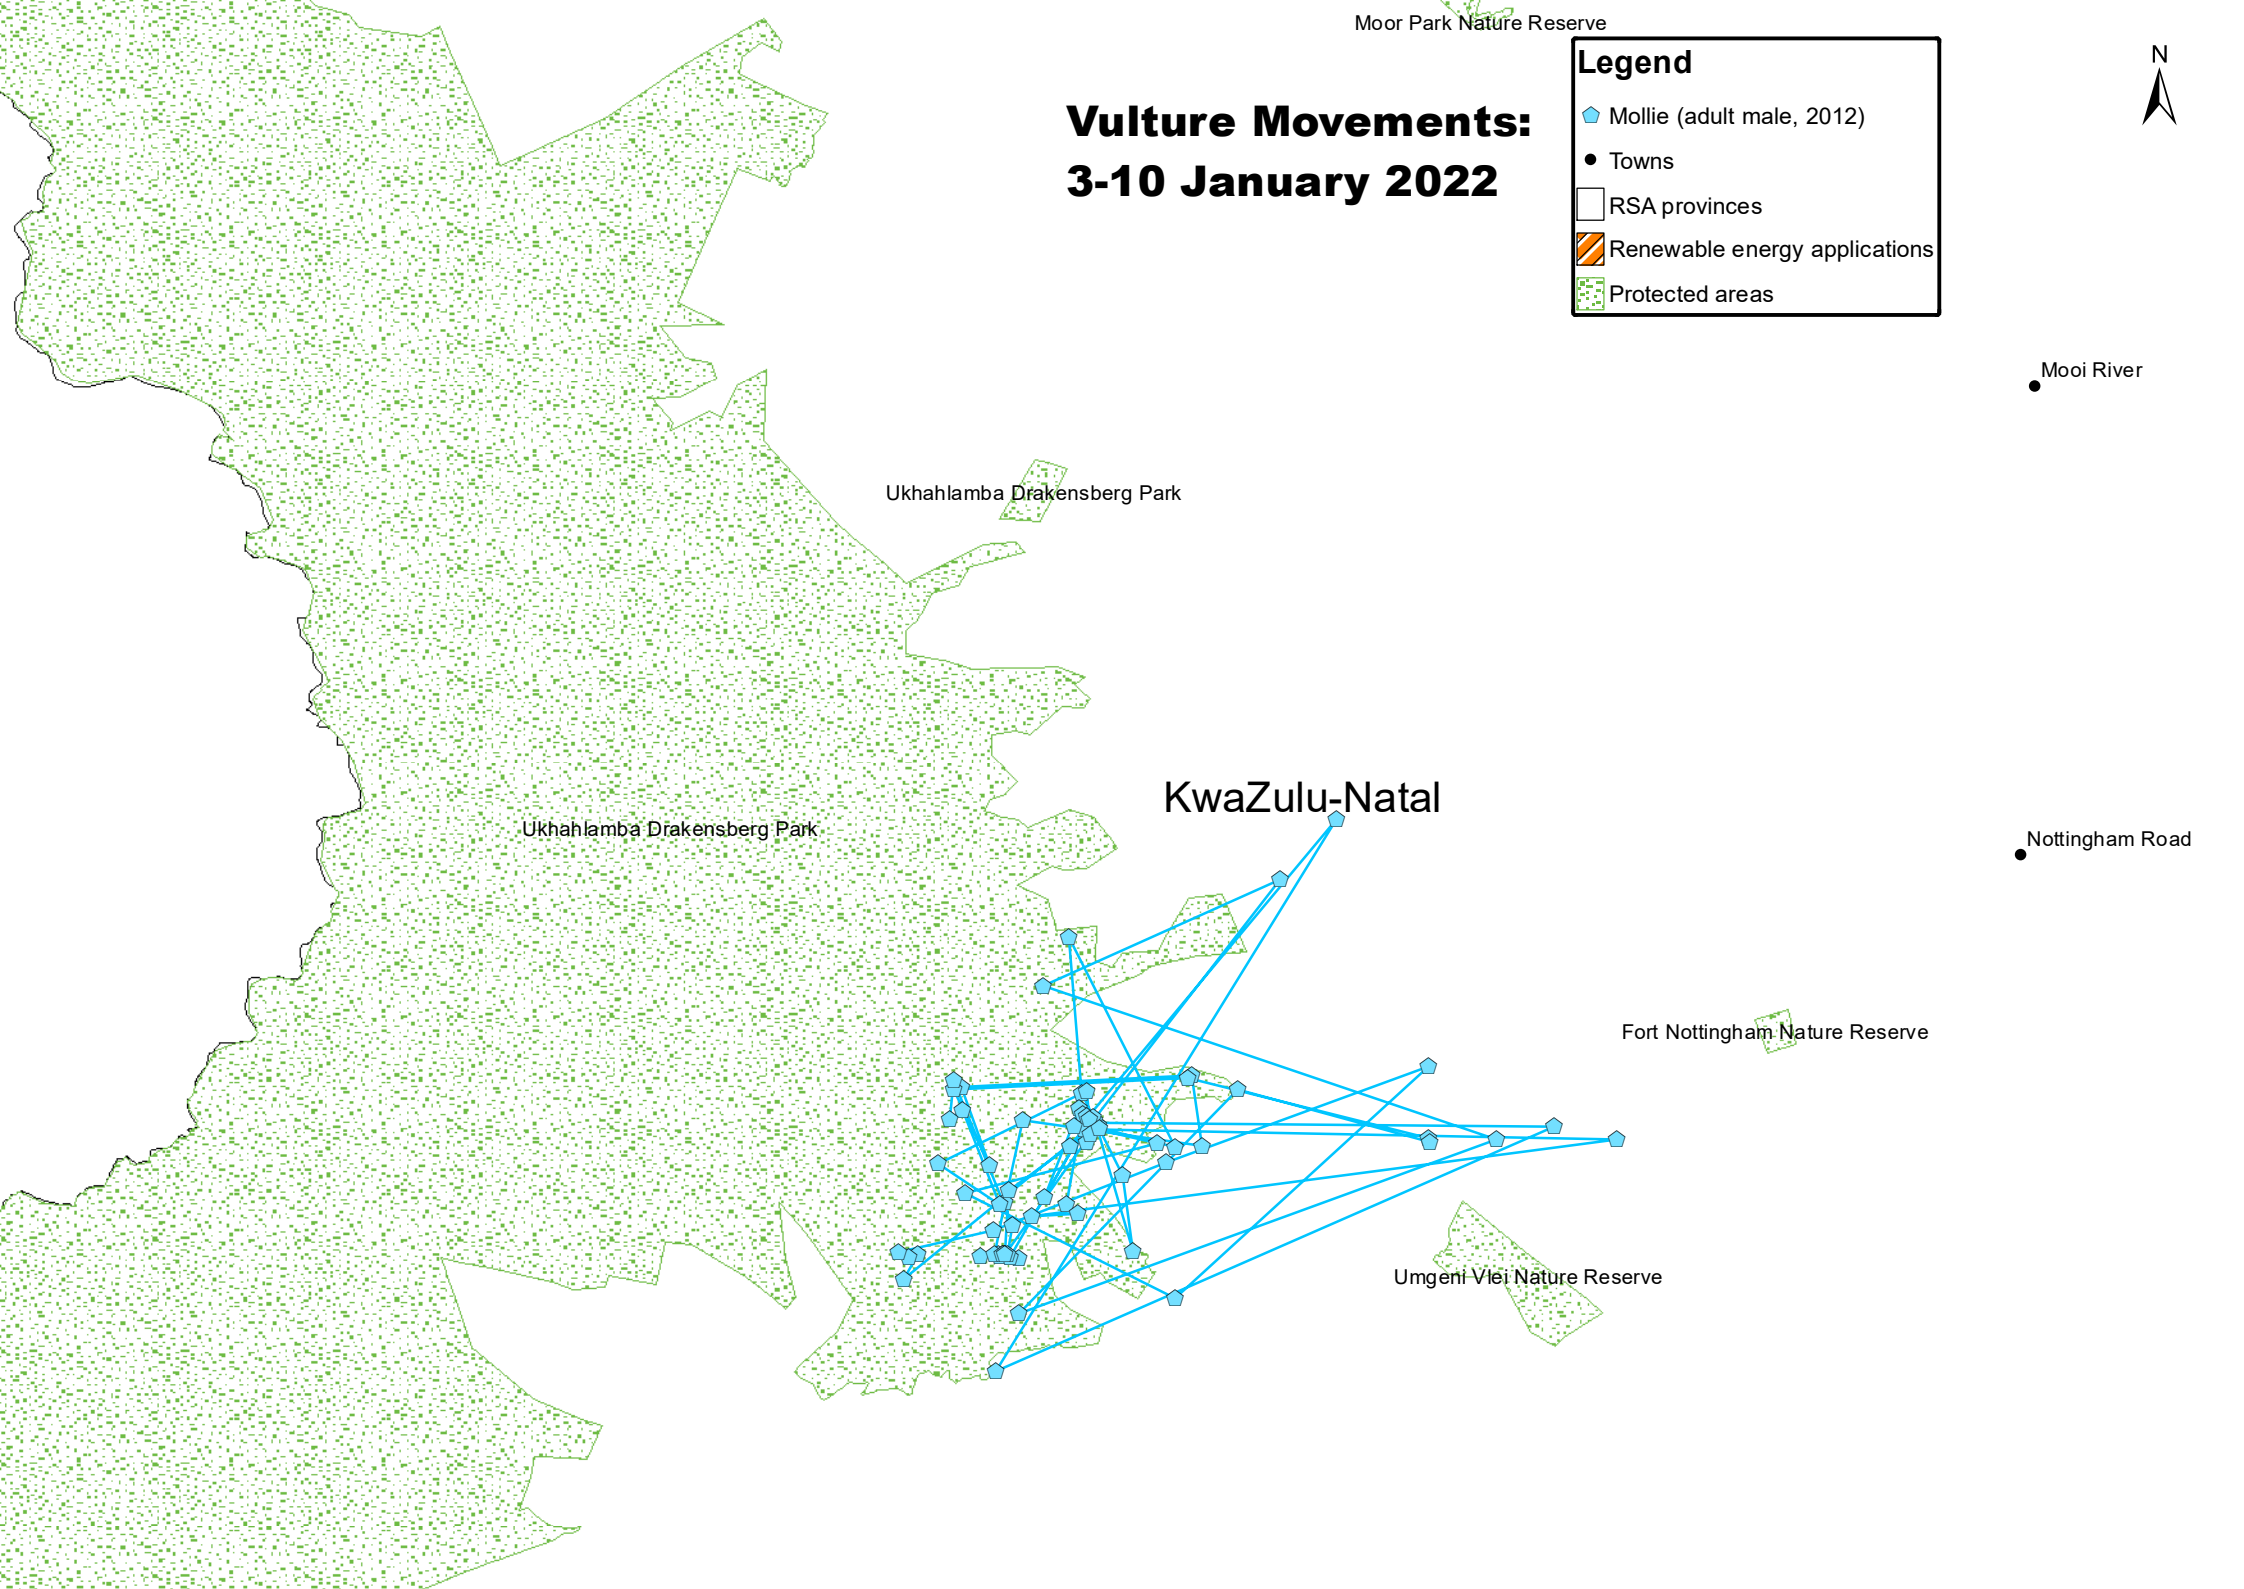

Vulture Movements: 3-10 January 2022

Legend

- ◆ Mollie (adult male, 2012)
- Towns
- RSA provinces
- ▨ Renewable energy applications
- ▤ Protected areas

Ukhahlamba Drakensberg Park

Ukhahlamba Drakensberg Park

KwaZulu-Natal

Moor Park Nature Reserve

Fort Nottingham Nature Reserve

Umgent Vlei Nature Reserve

Mooi River

Nottingham Road