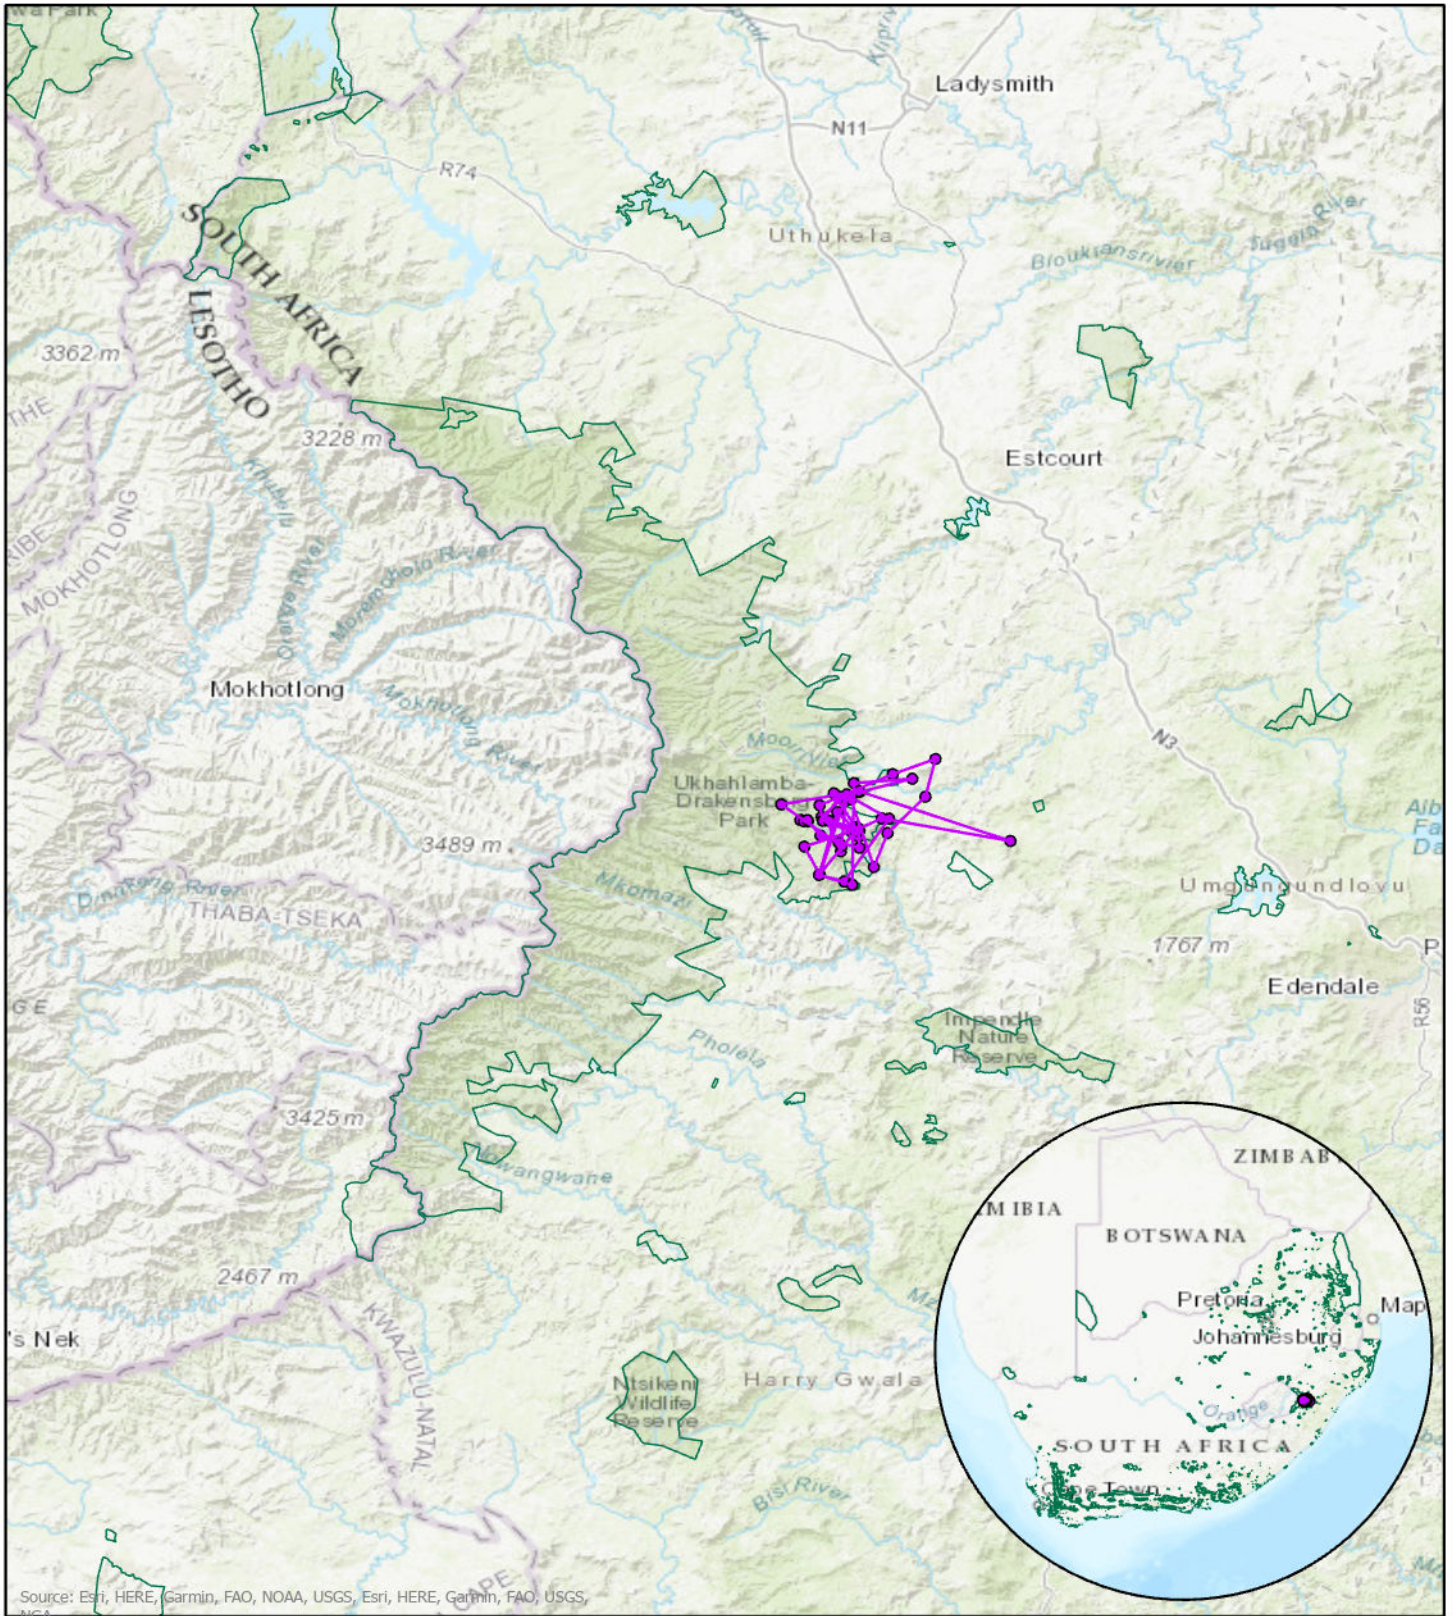

Mollie (Adult male Bearded Vulture) Movements: 18-25 September 2023

Source: Esri, HERE, Garmin, FAO, NOAA, USGS, Esri, HERE, Garmin, FAO, USGS, NCA

Legend

- Protected Areas
- Mollie locations
- Mollie movements

Topographic map showing the movements between hourly locations of the adult Bearded Vulture, Mollie, who was fitted with a satellite transmitter in 2012.

0 50 100 200 Kilometers

Current Time: 2023/09/25 8:25 PM