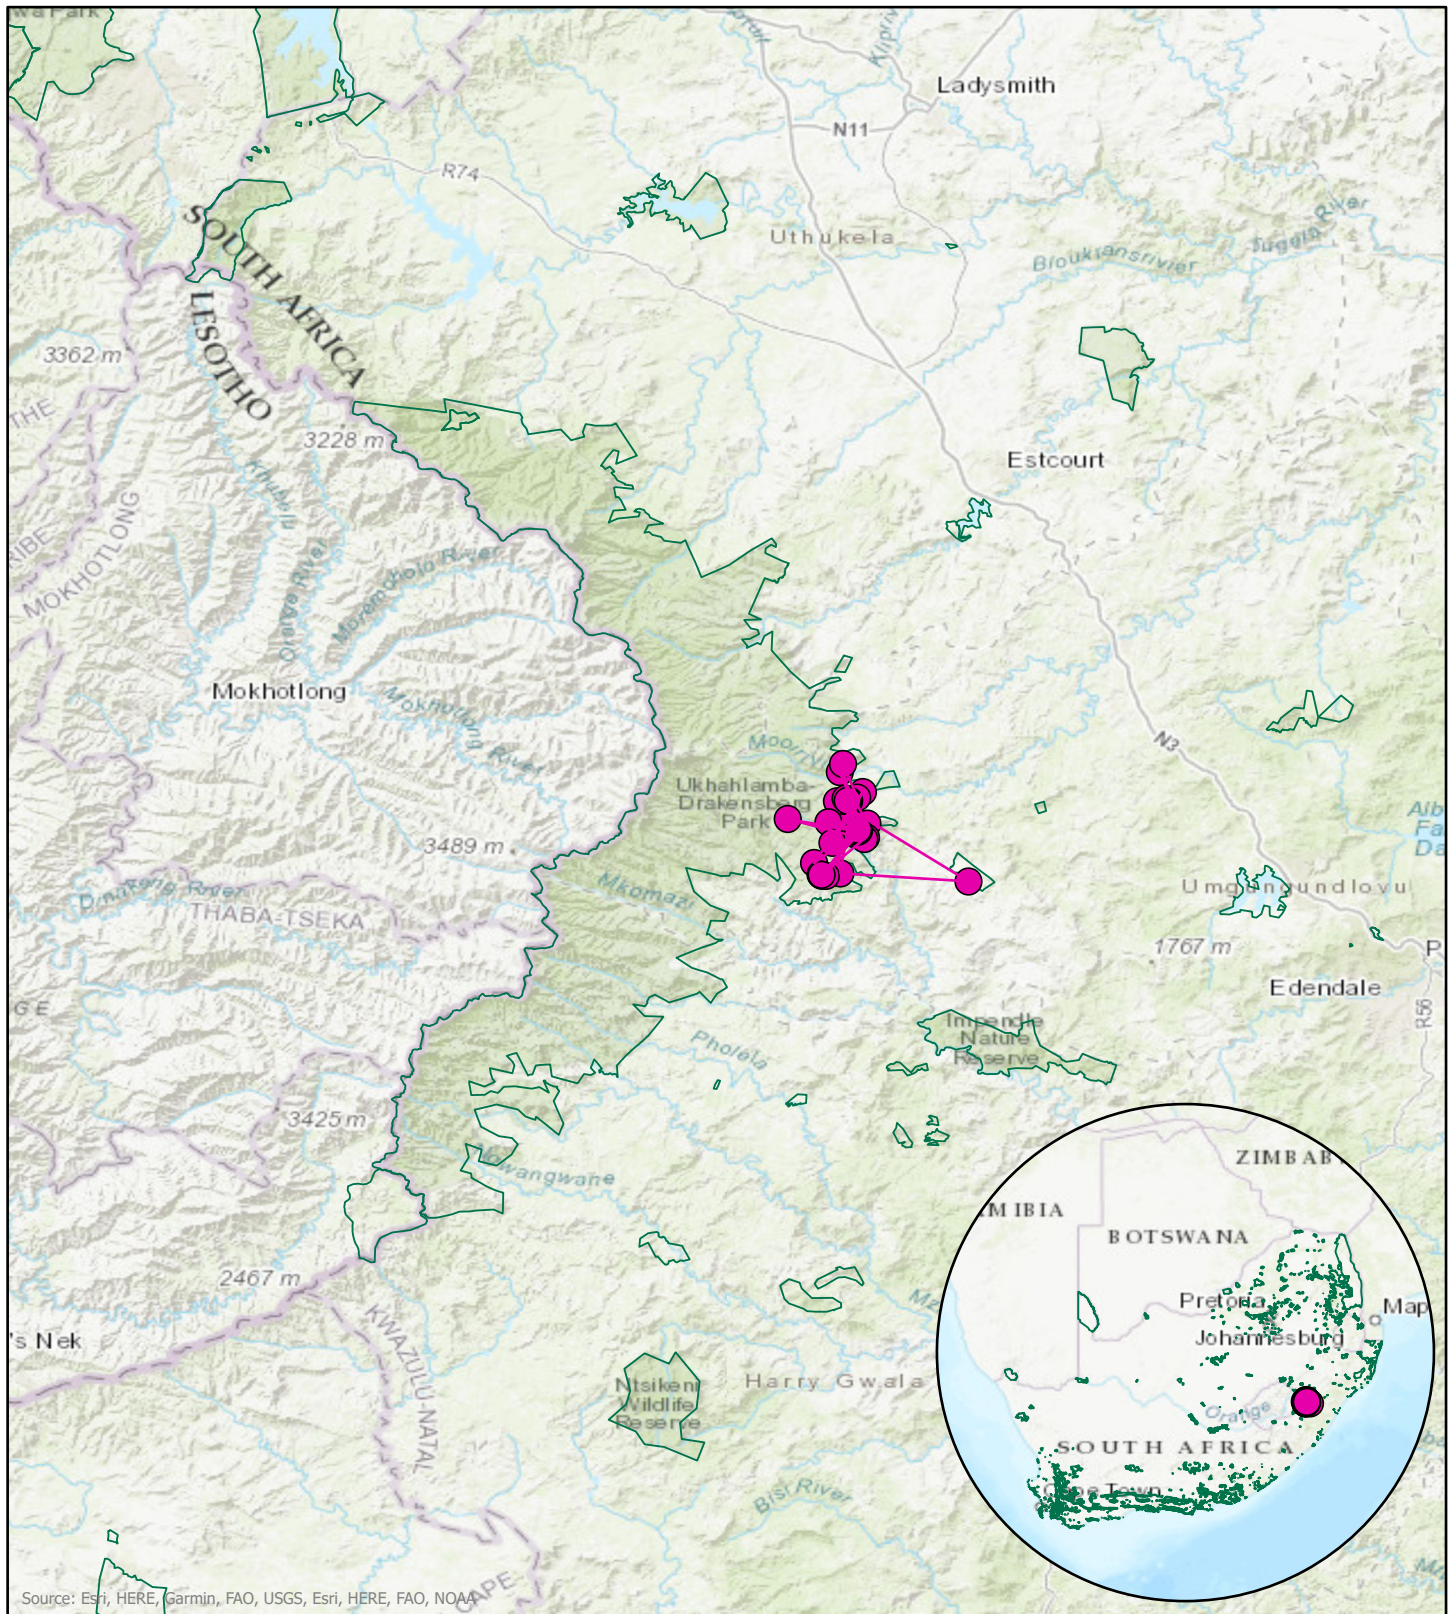

# Mollie (Adult male Bearded Vulture) Movements: 16-24 October 2023

## Legend

- Protected Areas
- Mollie locations
- Mollie movements

Topographic map showing the movements between hourly locations of the adult Bearded Vulture, Mollie, who was fitted with a satellite transmitter in 2012.

0 50 100 200 Kilometers

Current Time: 2023/10/24 9:32 AM