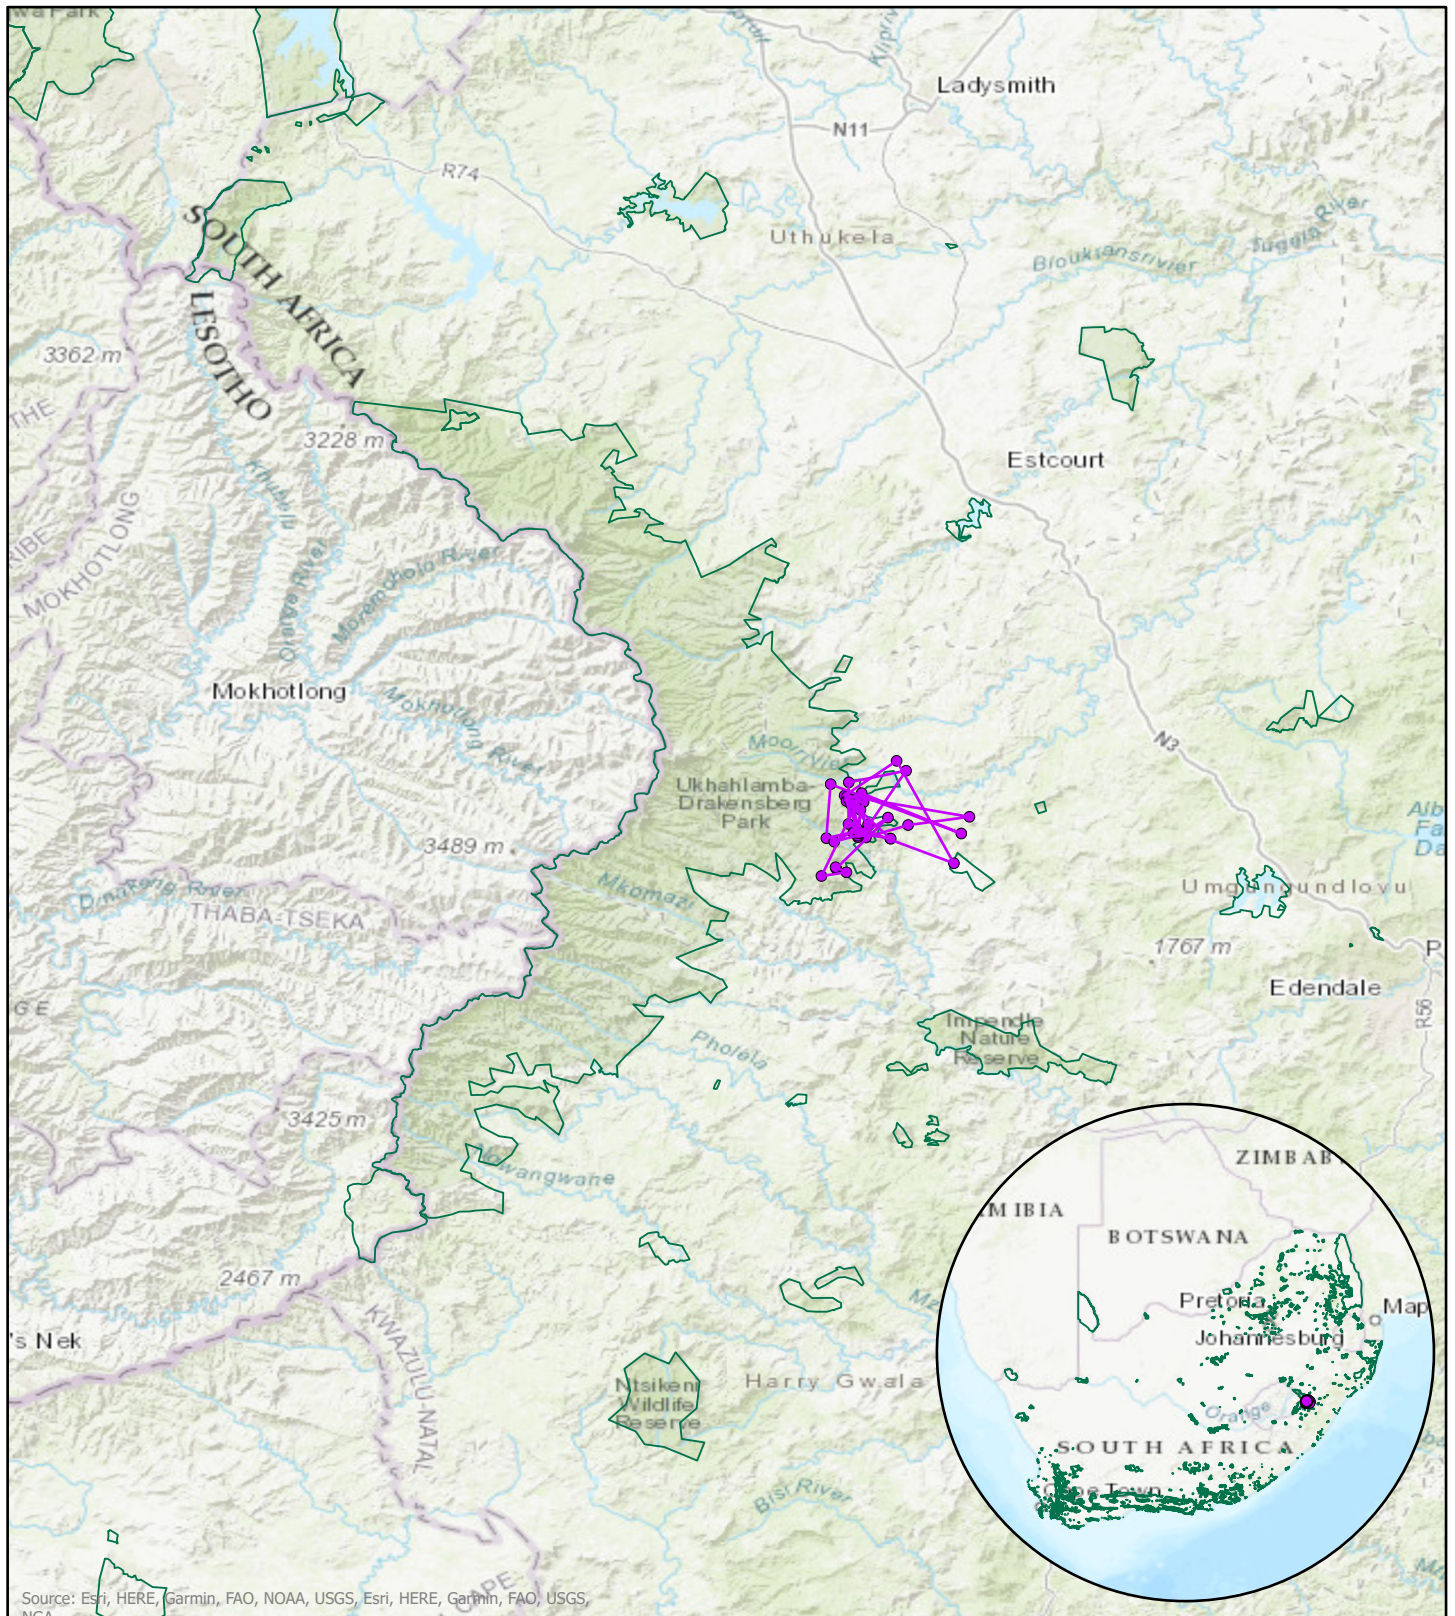

# Mollie (Adult male Bearded Vulture) Movements: 23-30 October 2023

## Legend

- Protected Areas
- ◆ Mollie locations
- Mollie movements

Topographic map showing the movements between hourly locations of the adult Bearded Vulture, Mollie, who was fitted with a satellite transmitter in 2012.

0 50 100 200 Kilometers

Current Time: 2023/10/30 5:53 PM