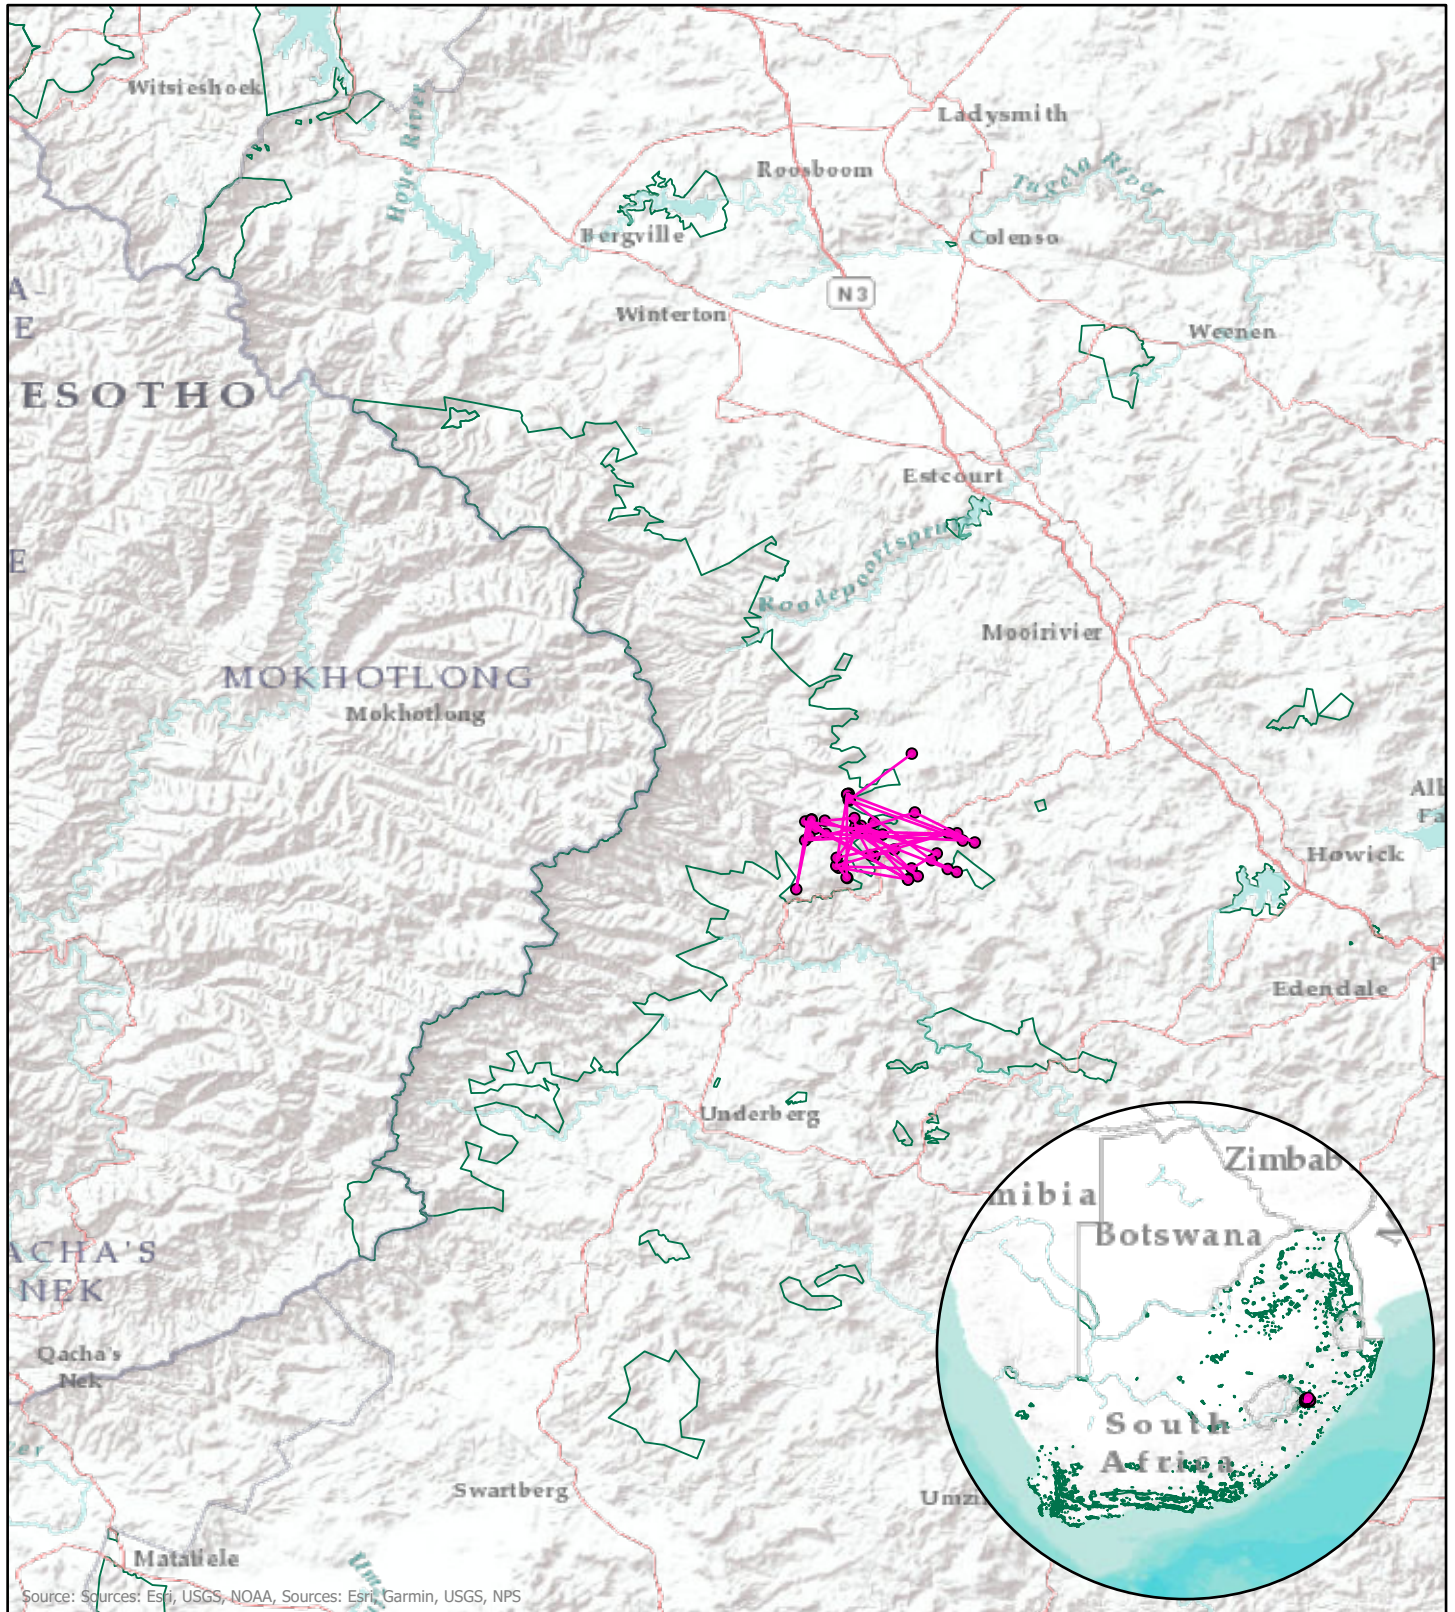

Mollie (Adult male Bearded Vulture) Movements: 19-25 March 2024

Source: Sources: Esri, USGS, NOAA, Sources: Esri, Garmin, USGS, NPS

Legend

- Mollie movements
- Mollie locations
- Protected Areas

Topographic map showing the movements between hourly locations of the adult Bearded Vulture, Mollie, who was fitted with a satellite transmitter in 2012.

Current Time: 2024/03/25 9:31 PM