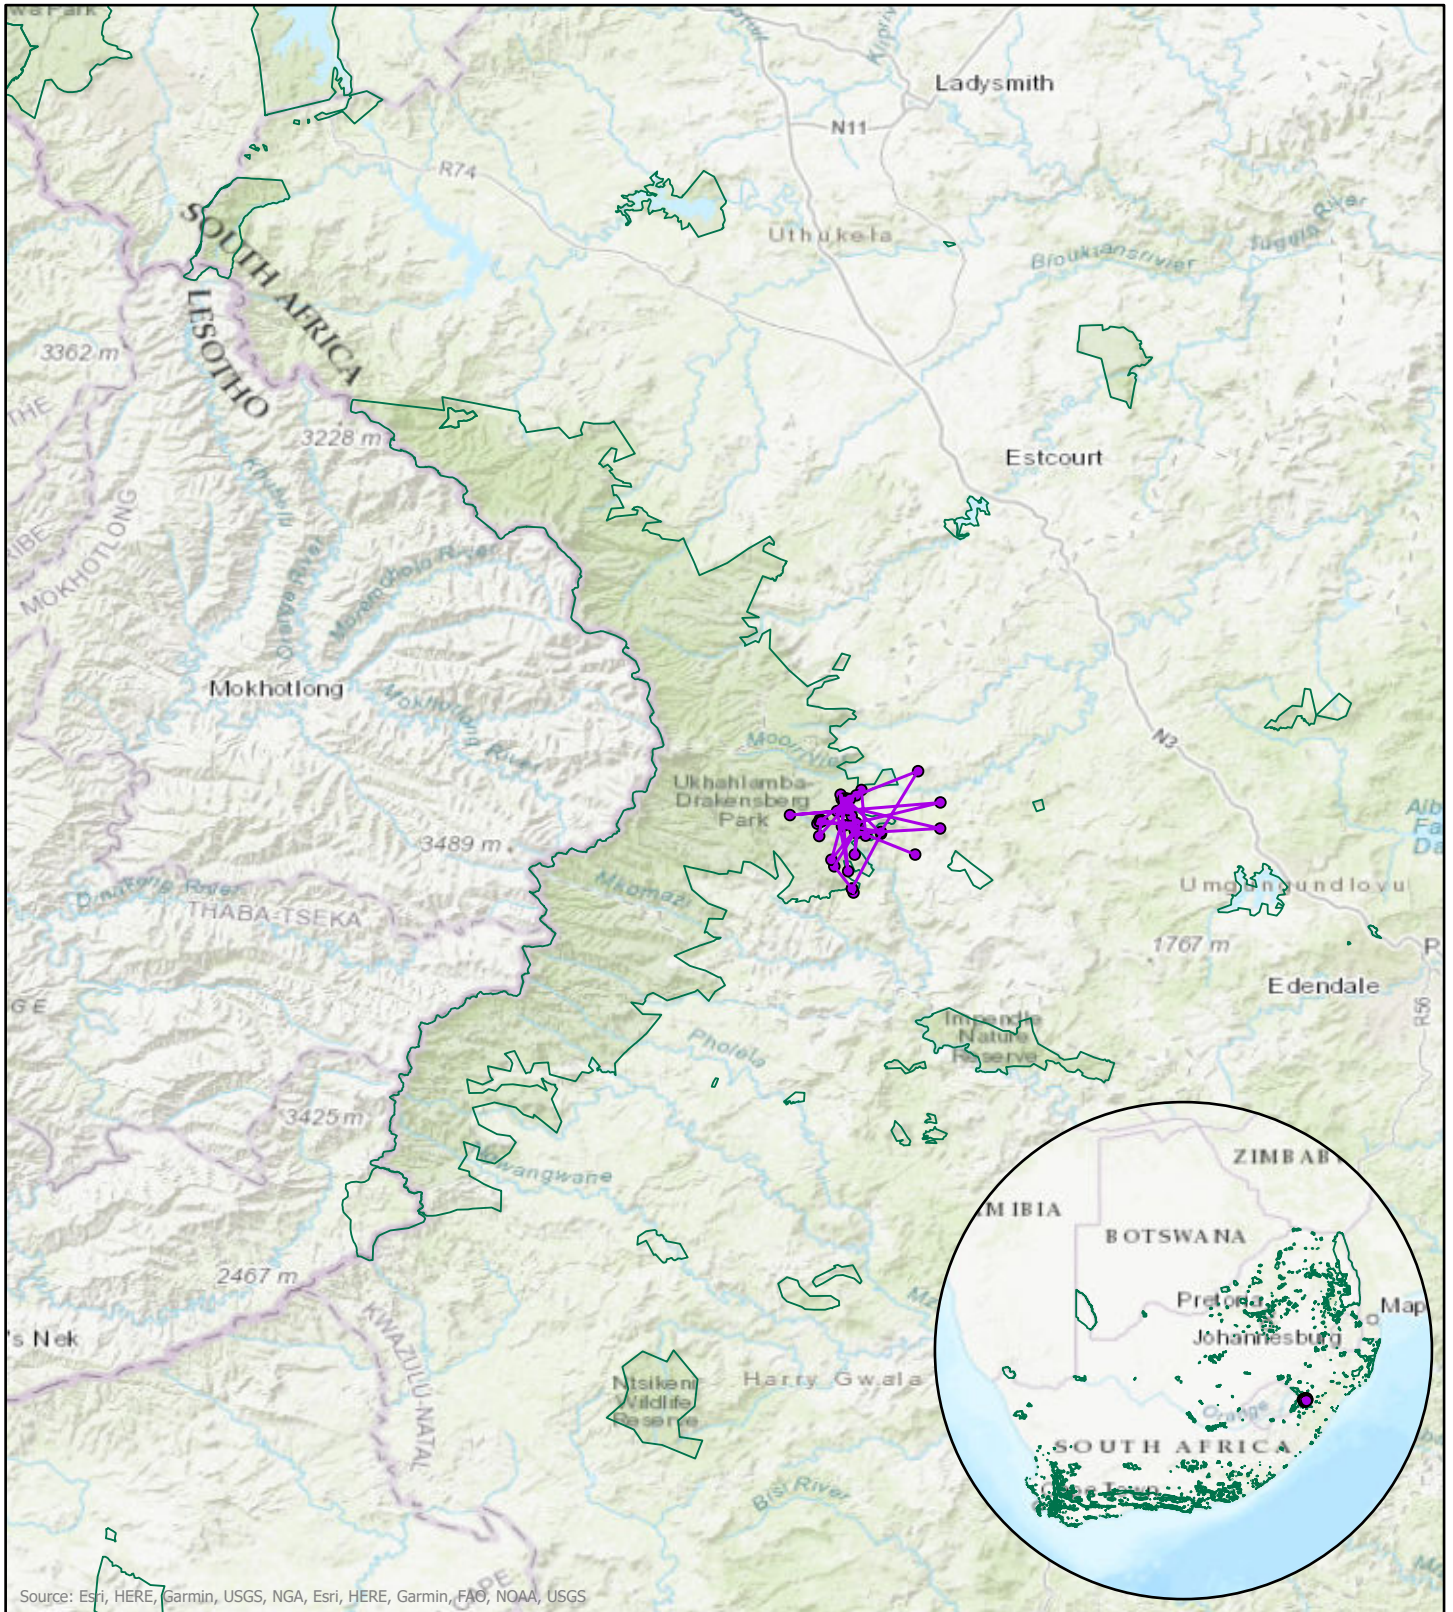

Mollie (Adult male Bearded Vulture)

Movements: 6 - 14 April 2025

- Protected Areas
- Mollie locations
- Mollie movements

0 50 100 200 Kilometers

Topographic map showing the movements between hourly locations of the adult Bearded Vulture, Mollie, who was fitted with a satellite transmitter in 2012.

Current Time: 4/14/2025 8:46 PM