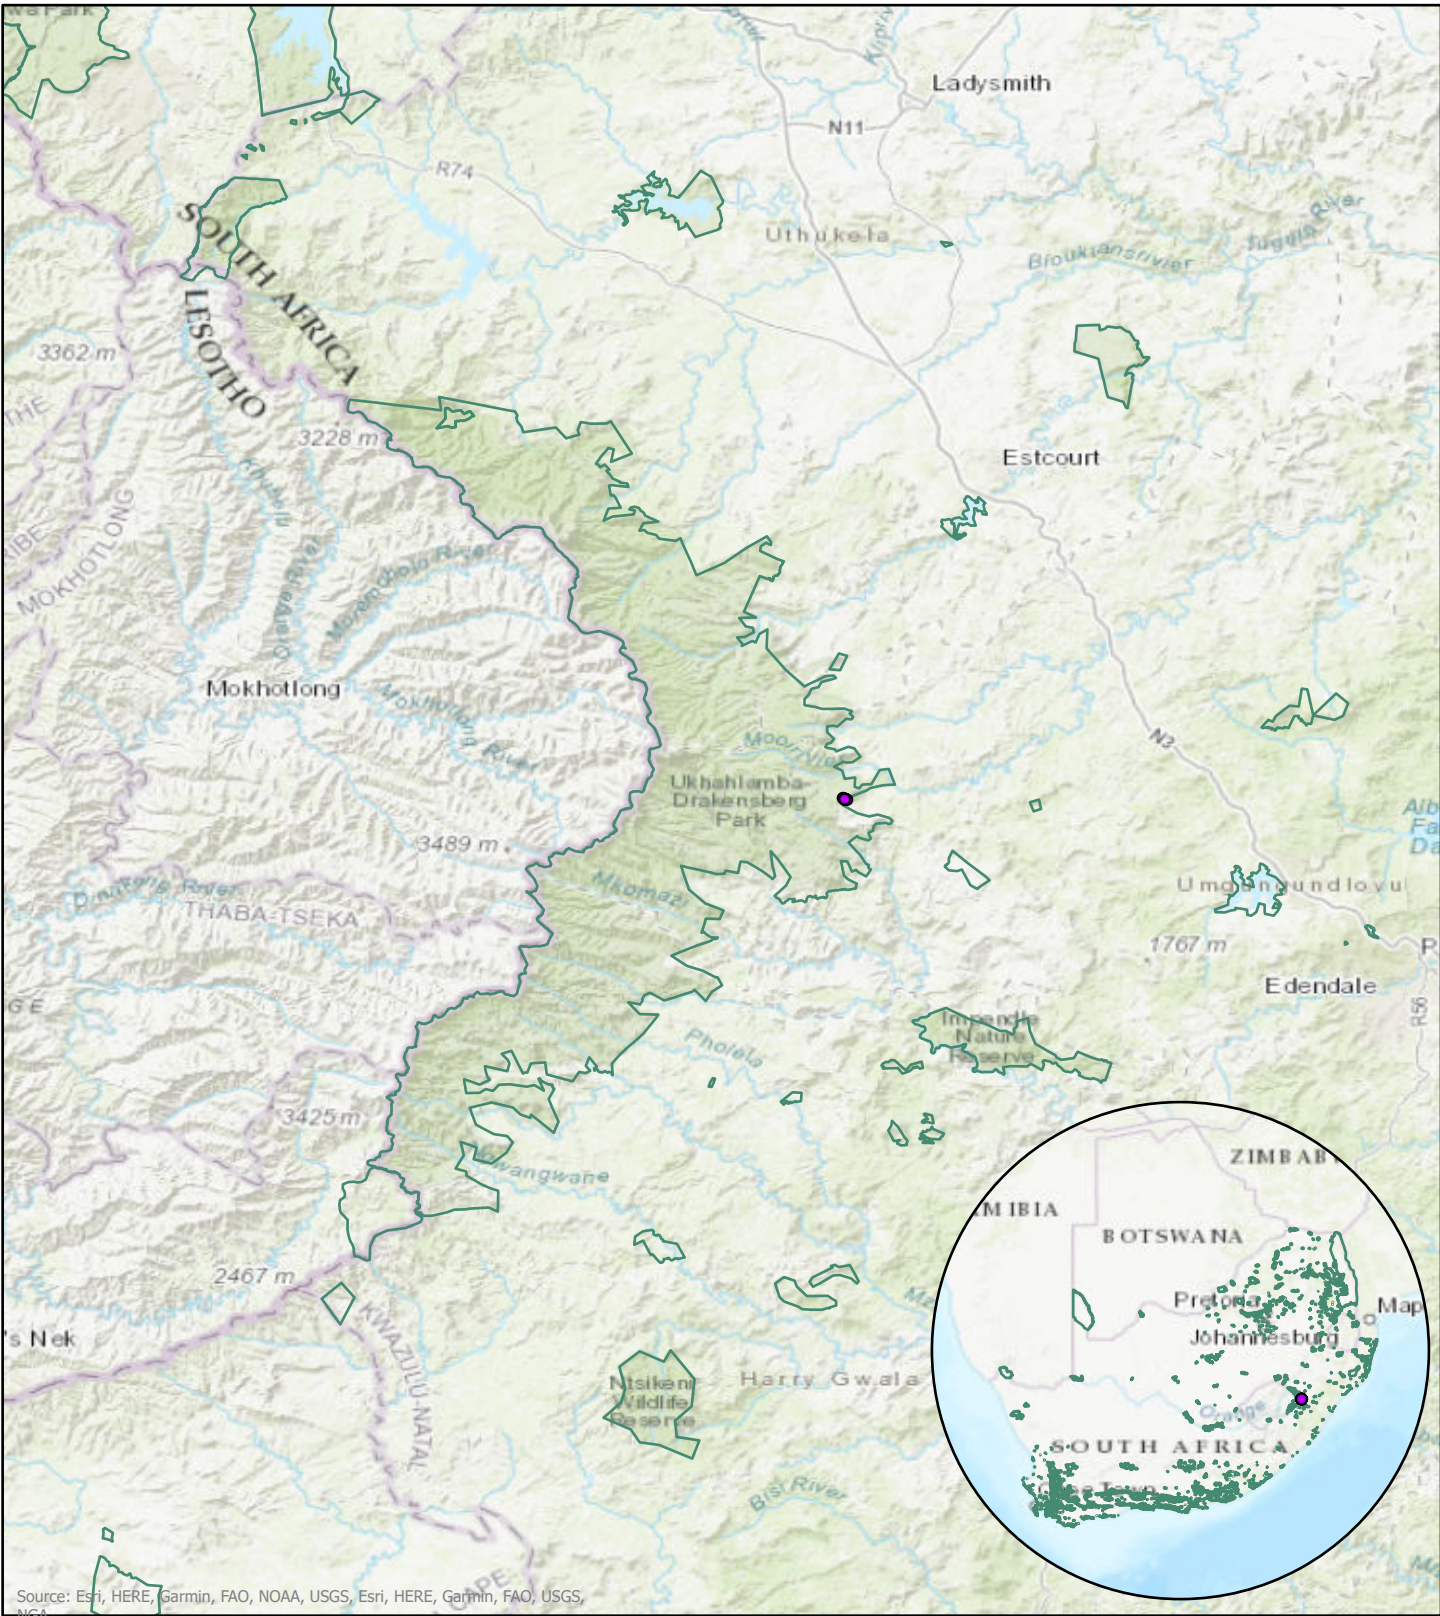

# Mollie (Adult male Bearded Vulture) Movements: 15-17 September 2025

**Legend**

- Protected areas
- Mollie locations
- Mollie movements

0 50 100 200 Kilometers

Topographic map showing the movements between hourly locations of the adult Bearded Vulture, Mollie, who was fitted with a satellite transmitter in 2012.