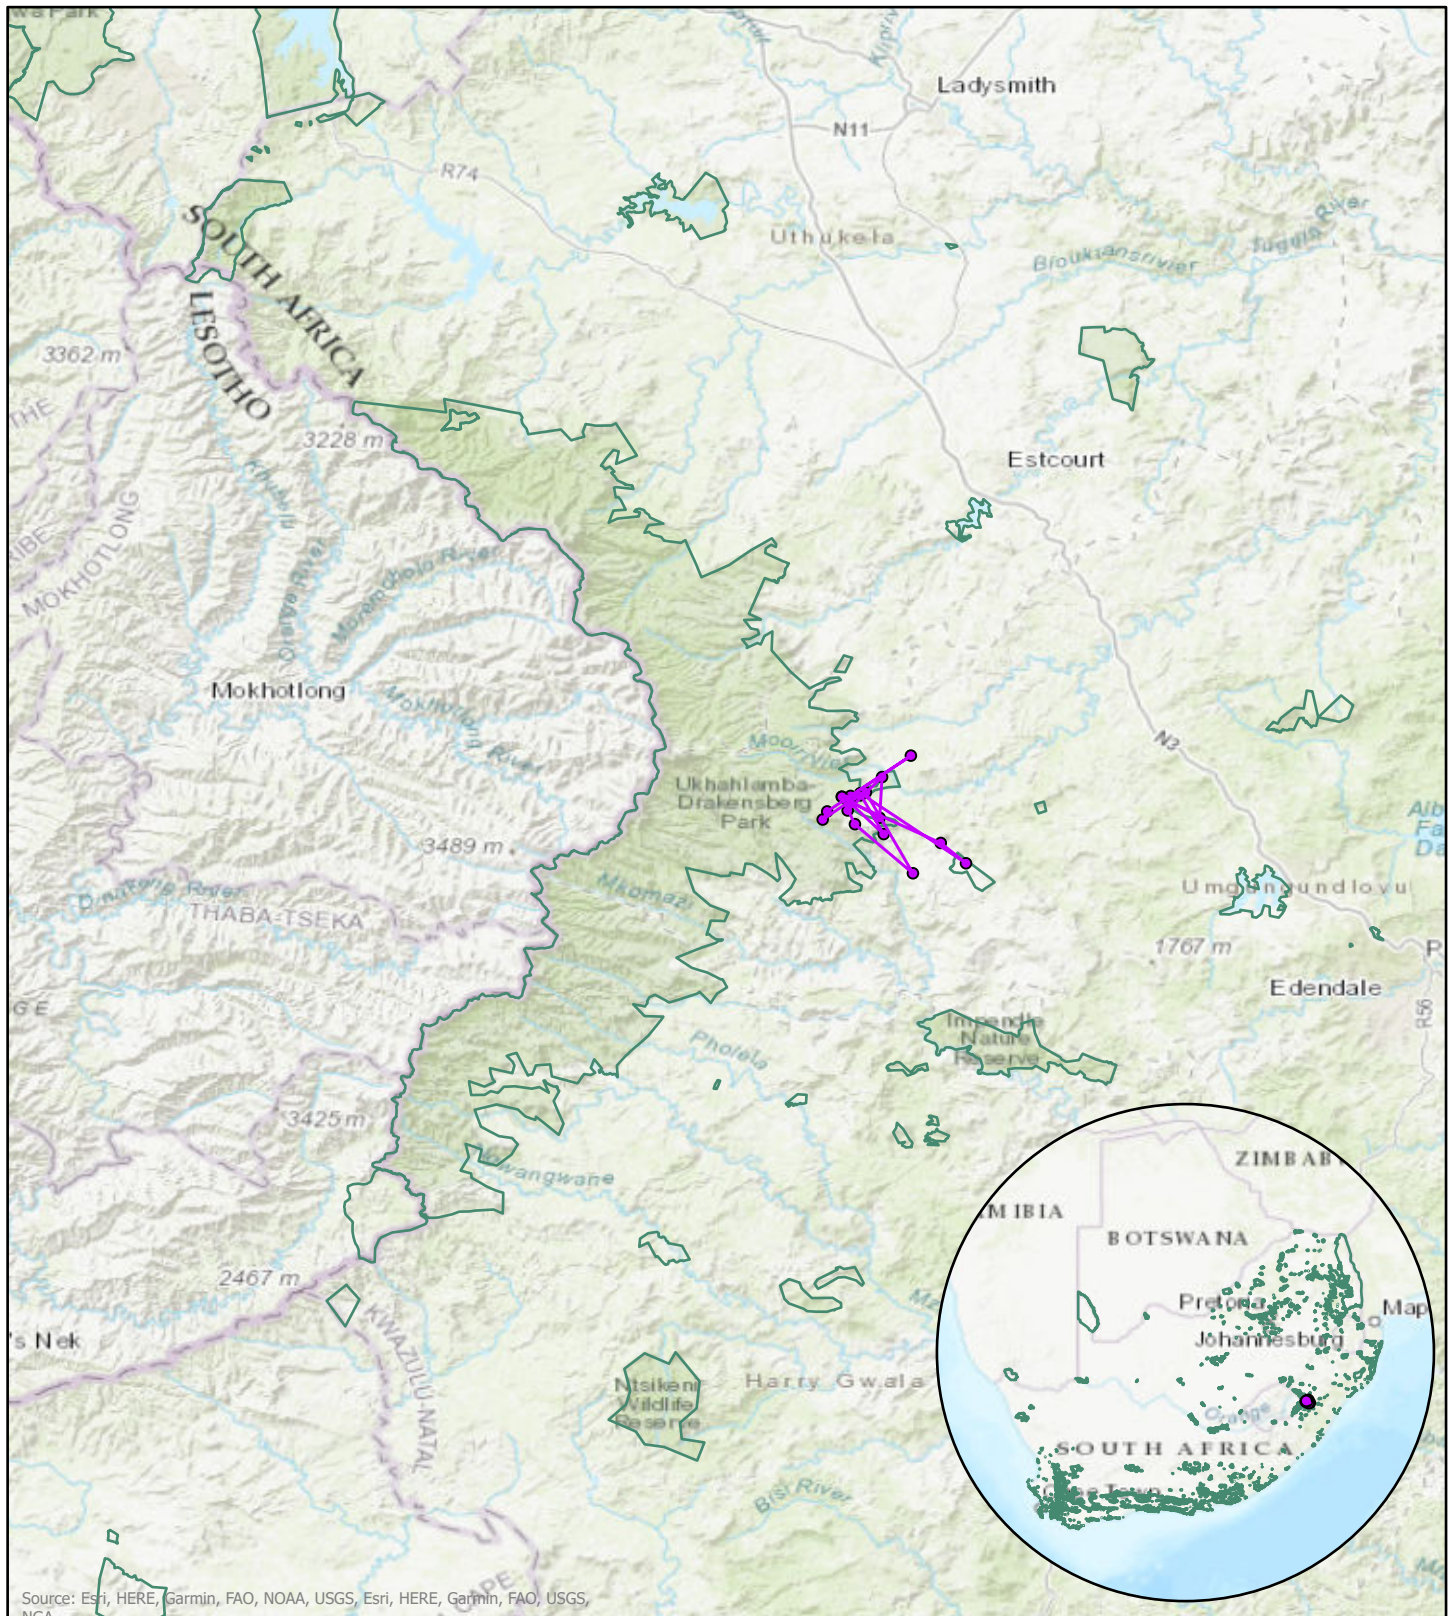

Mollie (Adult male Bearded Vulture) Movements: 1-7 September 2025

Source: Esri, HERE, Garmin, FAO, NOAA, USGS, Esri, HERE, Garmin, FAO, USGS, NOAA

Legend

- Protected areas
- Mollie locations
- Mollie movements

0 50 100 200 Kilometers

Topographic map showing the movements between hourly locations of the adult Bearded Vulture, Mollie, who was fitted with a satellite transmitter in 2012.

Current Time: 9/8/2025 8:42 AM