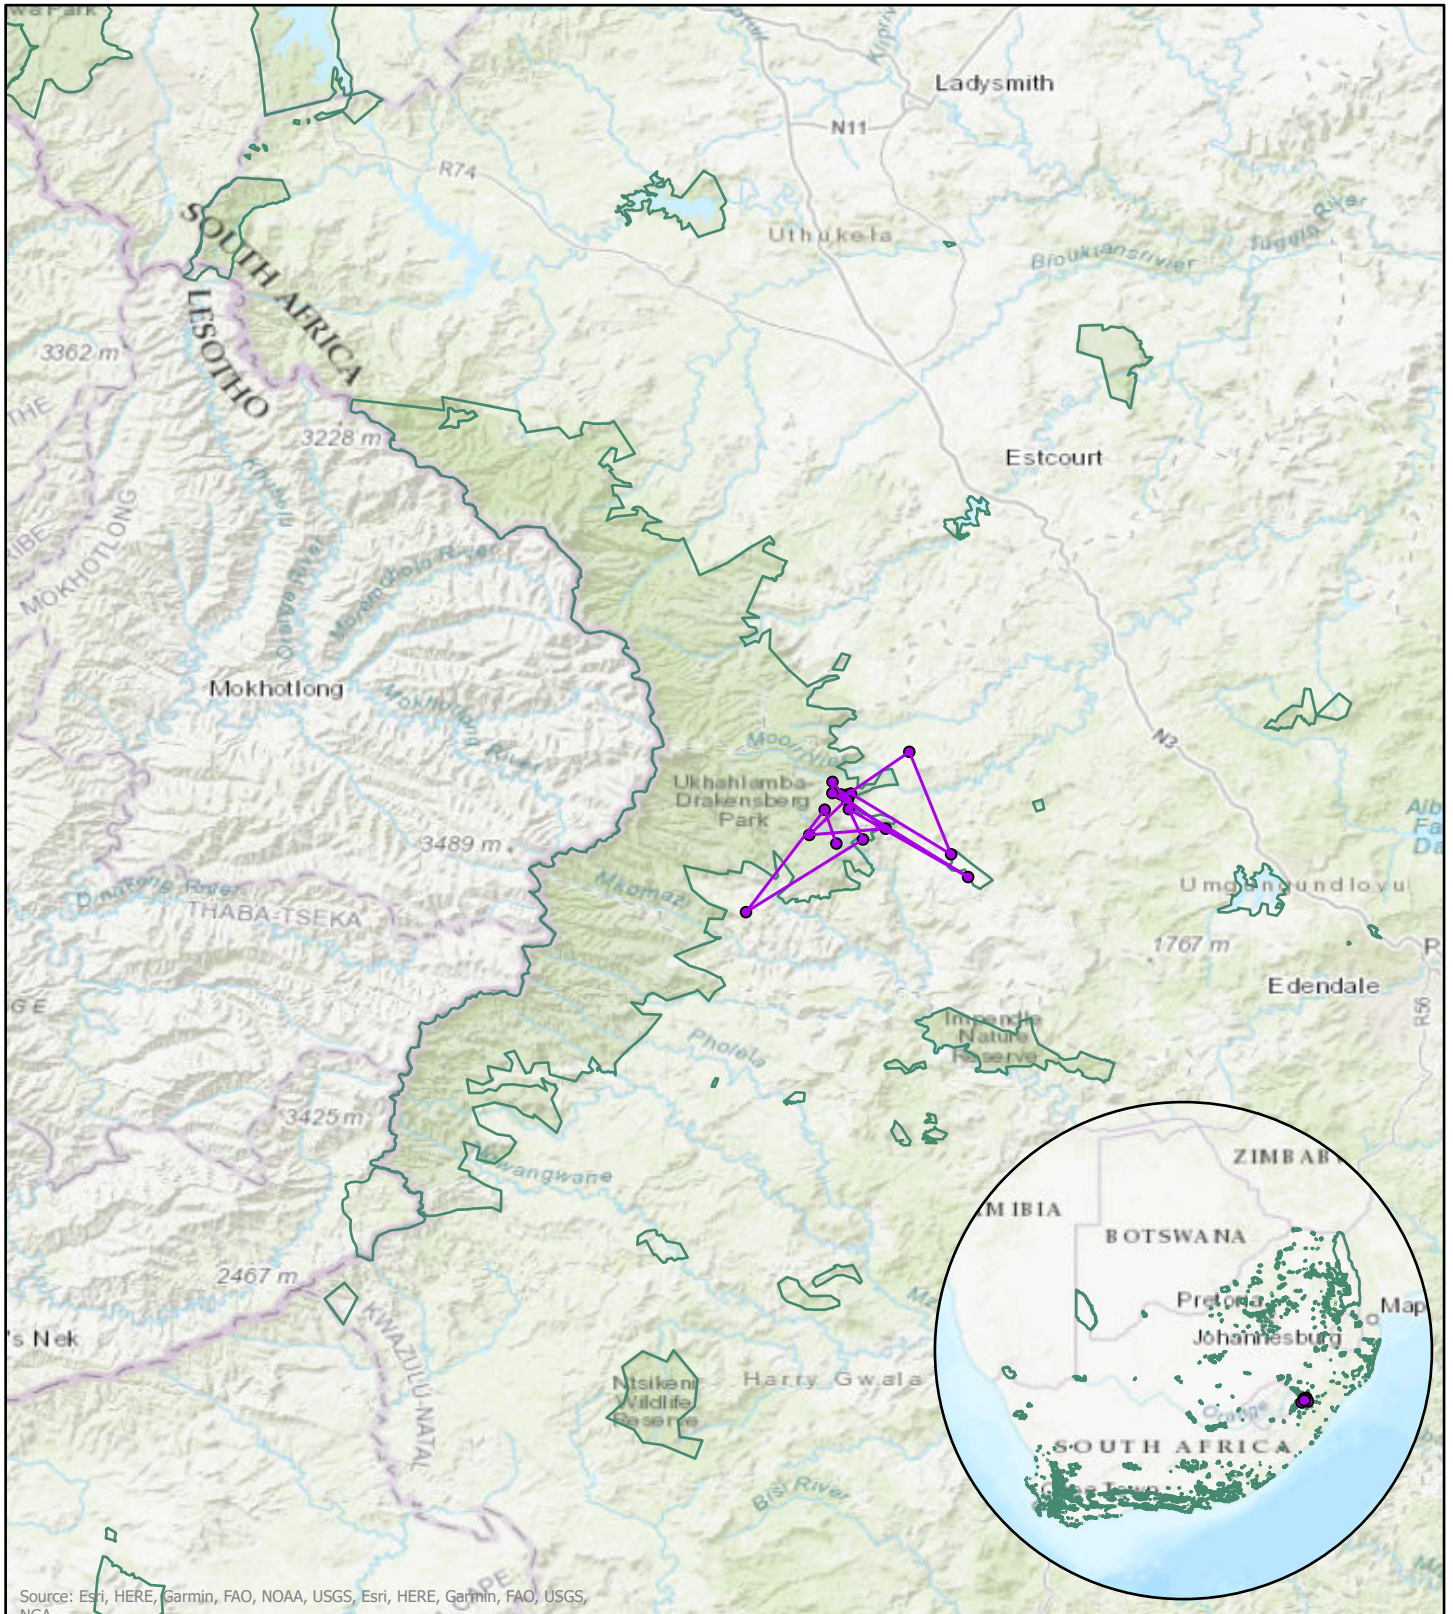

Mollie (Adult male Bearded Vulture) Movements: 25 August - 1 September 2025

Legend

- Protected areas
- Mollie locations
- Mollie movements

0 50 100 200 Kilometers

Topographic map showing the movements between hourly locations of the adult Bearded Vulture, Mollie, who was fitted with a satellite transmitter in 2012.

Current Time: 9/1/2025 8:28 AM