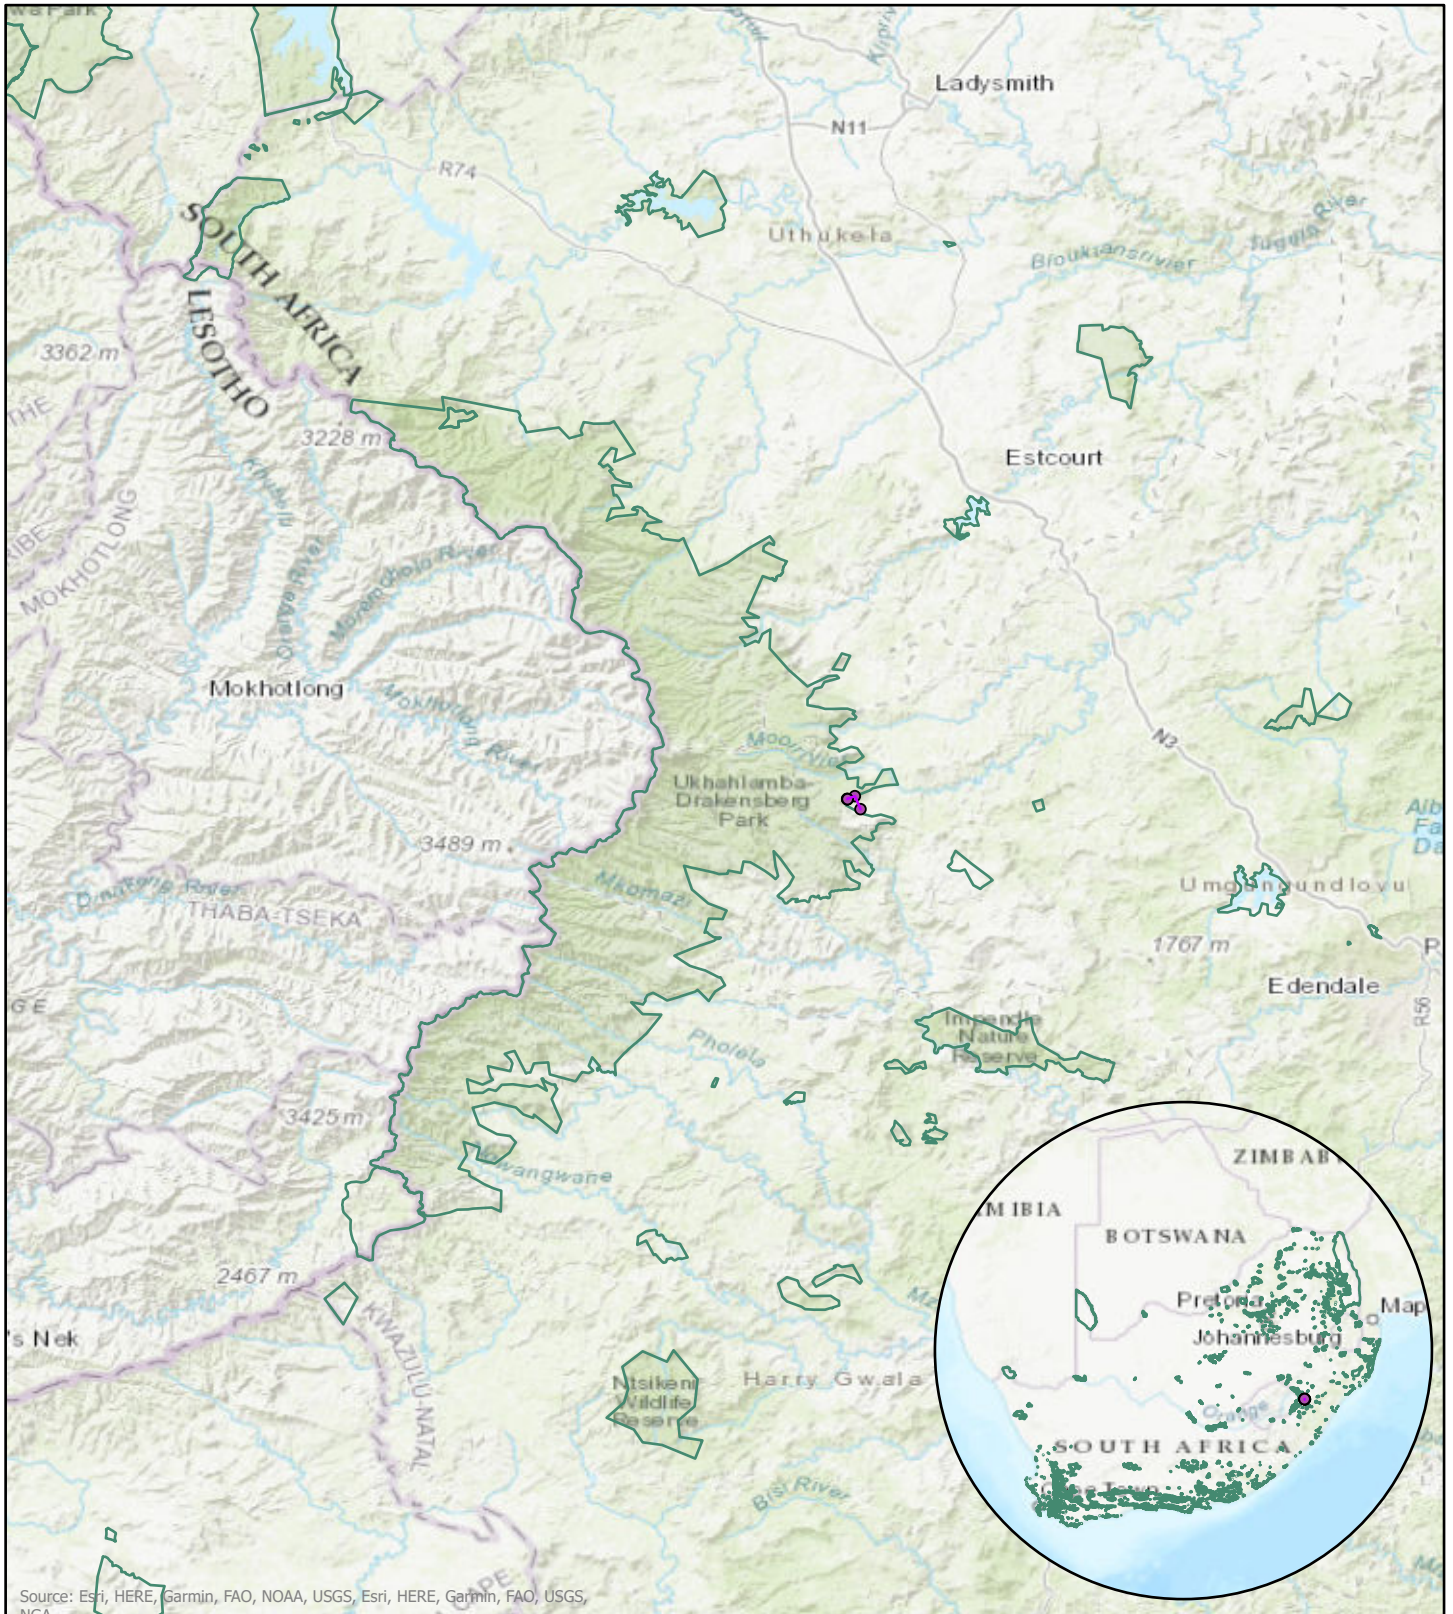

Mollie (Adult male Bearded Vulture) Movements: 8-15 September 2025

Legend

- Protected areas
- Mollie movements
- Mollie locations

0 50 100 200 Kilometers

Topographic map showing the movements between hourly locations of the adult Bearded Vulture, Mollie, who was fitted with a satellite transmitter in 2012.

Current Time: 9/15/2025 12:09 PM